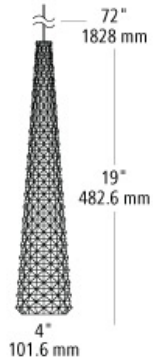

**facette pendant**

**DESCRIPTION**

Sophisticated elegance exudes from the Facette pendant light from LBL Lighting. Light flows through hundreds of triangular facets at the bottom of the elongated shade, with the upper portion being purposefully masked with texturized paint to draw the eye toward the light. Incandescent includes (1) 50 watt Halogen MR16 lamp; LED includes (1) 8 watt 435 lumen 95 CRI 3000K LED MR16 lamp. LED dimmable with a low-voltage electronic dimmer. Includes 6' of field-cutable cable.

**WEIGHT**

2.25lb / 1.02kg ±

white/clear

black/smoke

**ORDERING INFORMATION**

model	color	finish	lamp	mount
HS903	BLSM	black/smoke	1A MR16 Halogen 50w	FSJ fusion jack
	WHCR	white/clear	LED930 LED MR16 7.5w 95 CRI 3000K	MPT monopoint
				MRL monorail

FSJ mount requires a Fusion Jack canopy, sold separately.  
MPT mount includes 4" Round Flush Canopy.

FIXTURE TYPE: \_\_\_\_\_

JOB NAME: \_\_\_\_\_

NOTES: \_\_\_\_\_

\_\_\_\_\_

\_\_\_\_\_

7400 Linder Avenue  
Skokie, Illinois 60077