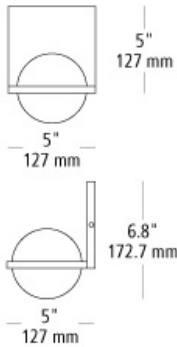

sphere wall

DESCRIPTION

A square backplate is in perfect contrast to the spherical glass shade and heat sink in the wholly modern silhouette of the Sphere wall sconce light from LBL Lighting. The proprietary warm color dimming LED module gradually changes color from 3000K to 2200K as it dims to mimic the soft glow of traditional halogen lamping. LED includes 9 watt 500 lumen 90 CRI warm color dimming 3000K-2200K LED module. Dimmable with a low-voltage electronic dimmer. Mounts up or down. ADA compliant.

WEIGHT

3.25lb / 1.47kg ±

ORDERING INFORMATION

model	color	finish	lamp
WS929	CR cast clear SM cast smoke FR frost	BL rubberized black WH rubberized white SC satin nickel	LEDWD LED module 9w 90 CRI Warm Color Dimming 3000K2200K 120v