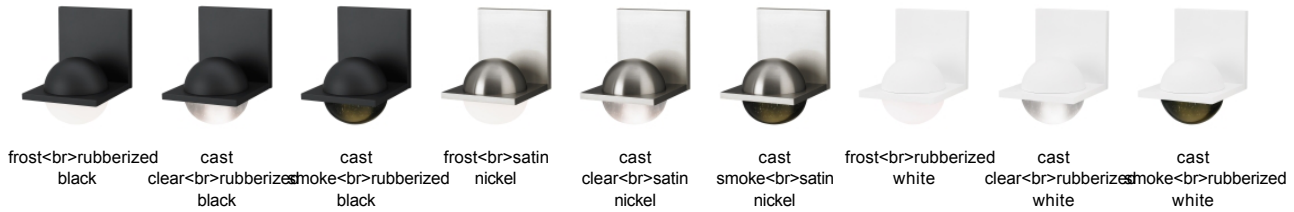

sphere wall

DESCRIPTION

A square backplate is in perfect contrast to the spherical glass shade and heat sink in the wholly modern silhouette of the Sphere wall sconce light from LBL Lighting. The proprietary warm color dimming LED module gradually changes color from 3000K to 2200K as it dims to mimic the soft glow of traditional halogen lamping. LED includes 9 watt 500 lumen 90 CRI warm color dimming 3000K-2200K LED module. Dimmable with a low-voltage electronic dimmer. Mounts up or down. ADA compliant.

WEIGHT

3.25lb / 1.47kg ±

ORDERING INFORMATION

model	color	finish	lamp
WS929	CR cast clear SM cast smoke FR frost	BL rubberized black WH rubberized white SC satin nickel	LEDWD LED module 9w 90 CRI Warm Color Dimming 3000K2200K 120v