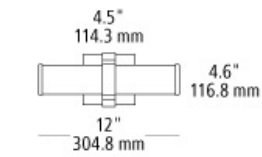

lynk 12 wall

DESCRIPTION

The sleek metal band and matching die cast end caps of the Lynk 12 wall sconce light from LBL Lighting embrace a rounded acrylic shade to seamlessly blend traditional and contemporary design. LED includes 12 watt 650 lumen 90 CRI 3000K LED module. Dimmable with a low-voltage electronic dimmer. Mounts vertically or horizontally. ADA compliant.

WEIGHT

1.78lb / 0.81kg ±

wall projection 3" / 76.2 mm

bronze polished chrome satin nickel

ORDERING INFORMATION

model	color	finish	lamp
WS916	OY opal acrylic	BZ bronze	LED930 LED module 10w 90 CRI 3000K 120v
		PC polished chrome	LED930277 LED module 10w 90 CRI 3000K 277v
		SC satin nickel	