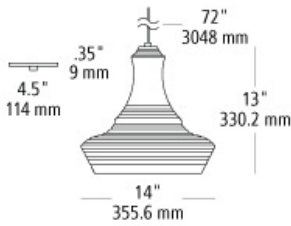

menara pendant

DESCRIPTION

The Menara pendant light from LBL Lighting features Moroccan inspired design notes that give life to this visually stimulating spun metal fixture. Each finish includes matching cloth cord. Incandescent includes (1) E26 medium base 72 watt A19 lamp; LED includes (1) E26 medium base 19 watt 1680 lumen 80 CRI 2700K LED A21 lamp. LED dimmable with a low-voltage electronic dimmer. Includes 6' of field-cutttable cloth cord.

WEIGHT

2.44lb / 1.11kg ±

ORDERING INFORMATION

model	color	lamp
LP891	AL aluminium	2D E26 A19 72w 120v
	WH white	LED827 E26 LED A21 19w 80 CRI 2700K 120v

FIXTURE TYPE: _____

JOB NAME: _____

NOTES: _____

7400 Linder Avenue
Skokie, Illinois 60077