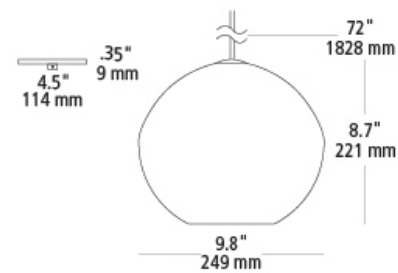

amber aqua brown clear smoke

ORDERING INFORMATION

type	model	color	finish	lamp
LF Incandescent	512	AM amber AQ aqua BR brown CR clear SM smoke	BZ bronze SC satin nickel	2D60 E26 Classic Edison Style A19 60w LED823 LED A19 6.5w 80 CRI 2700K 120v

FIXTURE TYPE: _____

JOB NAME: _____

NOTES: _____

_____

_____

7400 Linder Avenue
Skokie, Illinois 60077

T 847.626.6300
F 847.626.6350

www.lblighting.com

©2016 LBL Lighting. All Rights Reserved. The "LBL Lighting" graphic is a registered trademark of LBL Lighting. LBL Lighting reserves the right to change specifications for product improvements without notification.