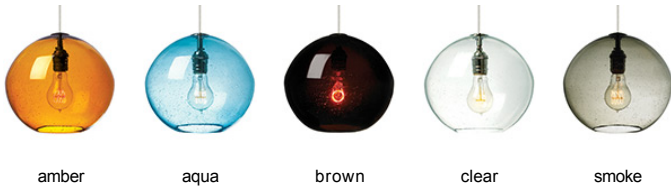

**isla pendant**

**DESCRIPTION**

Irregular round-shaped glass with a hand blown organic seeded technique leaves hundreds of bubbles suspended within the glass. Includes (1) 60 watt or equivalent E26 medium base classic Edison lamp. LED includes (1) E26 medium base A19 6.5 watt 650 lumen 80 CRI 2300K LED lamp. Incandescent dimmable with a standard incandescent dimmer. LED dimmable with LED compatible dimmer. 120v.

aqua

amber aqua brown clear smoke

**ORDERING INFORMATION**

type	model	color	finish	lamp
LF Incandescent	512	AM amber AQ aqua BR brown CR clear SM smoke	BZ bronze SC satin nickel	2D60 E26 Classic Edison Style A19 60w LED823 LED A19 6.5w 80 CRI 2700K 120v