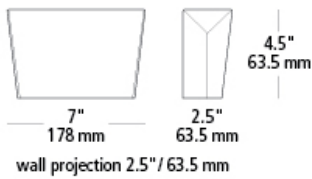

flection wall

DESCRIPTION

Inspired by the signature folds of an everyday paper grocery bag, this simple light fixture turns the ordinary into the extraordinary. Ultra-low profile of the Flection wall sconce from LBL Lighting is ideal for use in tight spaces while powerful LEDs provide impressive light output. Includes (1) 10 watt 800 lumen 80 CRI 3000K LED module. ADA compliant. Dimmable with a low-voltage electronic dimmer. 120v or 277v.

WEIGHT

1.56lb / 0.71kg ±

rubberized gray rubberized white satin nickel

ORDERING INFORMATION

model	finish	lamp
WS865	GY rubberized gray	LED830 LED Module 10w 80 CRI 3000K 120v
	WH rubberized white	LED830277 LED Module 10w 80 CRI 3000K 277v
	SC satin nickel	