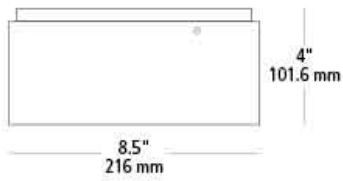

clear

opal

smoke

ORDERING INFORMATION

model	color	finish	lamp
FM869	CR clear	SC satin nickel	LED830 LED Module 20w 80 CRI 3000K 120v
	OP opal		LED830277 LED Module 20w 80 CRI 3000K 277v
	SM smoke		

FIXTURE TYPE: _____

JOB NAME: _____

NOTES: _____

_____

_____

_____

7400 Linder Avenue
Skokie, Illinois 60077

T 847.626.6300
F 847.626.6350

www.lblighting.com

©2015 LBL Lighting. All Rights Reserved. The "LBL Lighting" graphic is a registered trademark of LBL Lighting. LBL Lighting reserves the right to change specifications for product improvements without notification.