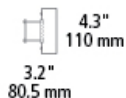

denton 24 bath

DESCRIPTION

Inspired by structural steel beams of bustling post-war factories, crisp lines are softened by decorative rivets and beautifully diffused light. The Denton 24 bath light from LBL Lighting emits illumination in three directions for excellent light output, and it can be mounted horizontally or vertically for the ideal bathroom lighting fixture. Mounts vertically or horizontally. Includes (1) 20 watt 1400 lumen 80 CRI 3000K LED module. ADA compliant. Dimmable with a low-voltage electronic dimmer. 120v or 277v.

WEIGHT

4.18lb / 1.9kg ±

opal acrylic

bronze satin nickel

ORDERING INFORMATION

model	color	finish	lamp
BA840	OY opal acrylic	BZ bronze w/ antique brass detail SC satin nickel w/ polished nickel detail	LED830 LED Module 20w 80 CRI 3000K 120v LED830277 LED Module 20w 80 CRI 3000K 277v