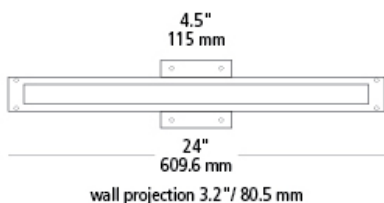

denton 24 bath

DESCRIPTION

Inspired by structural steel beams of bustling post-war factories, crisp lines are softened by decorative rivets and beautifully diffused light. The Denton 24 bath light from LBL Lighting emits illumination in three directions for excellent light output, and it can be mounted horizontally or vertically for the ideal bathroom lighting fixture. Mounts vertically or horizontally. Includes (1) 20 watt 1400 lumen 80 CRI 3000K LED module. ADA compliant. Dimmable with a low-voltage electronic dimmer. 120v or 277v.

WEIGHT

4.18lb / 1.9kg ±

opal acrylic

bronze satin nickel

ORDERING INFORMATION

model	color	finish	lamp
BA840	OY opal acrylic	BZ bronze w/ antique brass detail SC satin nickel w/ polished nickel detail	LED830 LED Module 20w 80 CRI 3000K 120v LED830277 LED Module 20w 80 CRI 3000K 277v