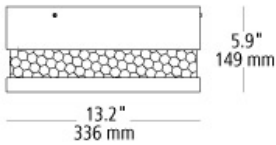

moon dance outdoor flush mount

DESCRIPTION

Hand-carved decorative features inspired by the moon's dimpled surface encompass the circumference of the hand-blown glass. The cylindrical metal reveal creates a clean, contemporary look while a wonderfully soft glow is achieved as downlight passes through the acid-etched, matte glass surface. Incandescent includes (2) E26 medium base 75 watt or equivalent A19 lamps; LED (1) 21 watt 1800 lumen 3000K LED module. 120v or 277v.

WEIGHT

11.63lb / 5.28kg ±

smoke

bronze

silver

ORDERING INFORMATION

model	color	finish	lamp	wet location
ODF827	SM smoke	BZ bronze SI silver	2D E26 A19 2x75w LED LED module 21w 120v LED277 LED module 21w 277v	W wet location