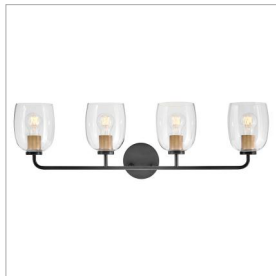

PERCY

85014BK

LARGE FOUR LIGHT VANITY

Percy's transitional style rings loud and clear with clever bell-shaped glass designed to highlight its distinctive industrial detailing, all while serving up ample illumination. Easily installed up or down, Percy transforms any bathroom into one of the most stylish spots in the house.

DETAILS	
FINISH:	Black
MATERIAL:	Steel
GLASS:	Clear
DIMMABLE:	YES - WITH DIMMABLE LAMP (NOT INCLUDED)

DIMENSIONS	
WIDTH:	33"
HEIGHT:	10.3"
WEIGHT:	6.4lb
BACK PLATE:	5" Dia.
EXTENSION:	7.3"
TOP TO OUTLET:	7.75"

LIGHT SOURCE	
LIGHT SOURCE:	Socketed
WATTAGE:	4-12w Med. LED, 100w Equiv.
VOLTAGE:	120v

SHIPPING	
CARTON LENGTH:	37.8
CARTON WIDTH:	11.8
CARTON HEIGHT:	15.5
CARTON WEIGHT:	11.1

PRODUCT DETAILS:

- This versatile transitional design delivers personality and performance
- Please refer to Lark's Warranty for complete product warranty details. Some warranty limitations may apply.
- Fixture can be mounted either up or down
- Suitable for use in damp locations as defined by NEC and CEC. Meets United States UL Underwriters Laboratories & CSA Canadian Standards Association Product Safety Standards.
- Ideal for vintage filament bulbs (not included)
- Mounting hardware is hidden on the back plate to ensure a clean silhouette
- Knurled sockets get dressed up with a distinctive diamond-shaped decorative pattern