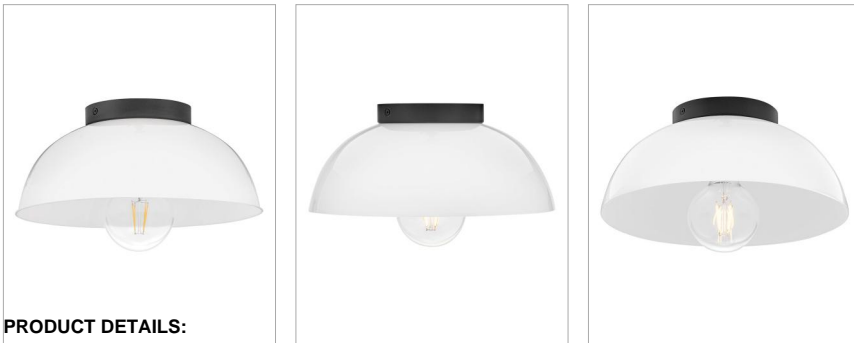

STU

83301BK-CO

SMALL FLUSH MOUNT

Stu's jaunty flush-mount profile is accentuated by a petite shade made from cased opal glass or metal in fashion-forward finishes.

DETAILS	
FINISH:	Black
MATERIAL:	Steel
GLASS:	Cased Opal

DIMENSIONS	
WIDTH:	11"
HEIGHT:	4.8"
WEIGHT:	2.2lb

LIGHT SOURCE	
LIGHT SOURCE:	Socketed
WATTAGE:	1-10w Med. LED, 60w Equiv.
VOLTAGE:	120v

MOUNTING	
CANOPY:	4.75" Dia.

SHIPPING	
CARTON LENGTH:	13.3
CARTON WIDTH:	13.3
CARTON HEIGHT:	7.3
CARTON WEIGHT:	3.2

PRODUCT DETAILS:

- Suitable for use in dry (indoor) locations as defined by NEC and CEC. Meets United States UL Underwriters Laboratories & CSA Canadian Standards Association Product Safety Standards.
- This product uses recyclable or limited packaging materials to help reduce waste.
- Please refer to Lark's Warranty for complete product warranty details. Some warranty limitations may apply.
- This versatile transitional design delivers personality and performance