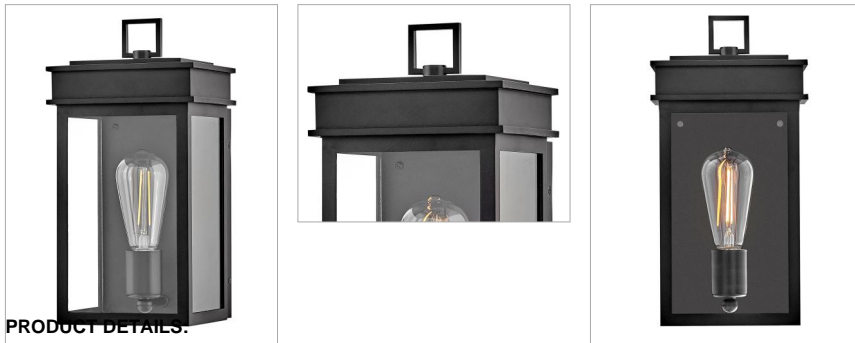

### MEDIUM WALL MOUNT LANTERN

Cole's transitional rectangular profile creates architectural interest with an oversized, stepped roof and classic black finish. Part of the Coastal Elements collection, Cole is crafted from weather-resistant composite materials with a fade-resistant finish to withstand the elements.

DETAILS	
FINISH:	Black
MATERIAL:	Composite
GLASS:	Clear

DIMENSIONS	
WIDTH:	6.5"
HEIGHT:	13"
WEIGHT:	4.2lb
BACK PLATE:	6"W X 9.25"H
EXTENSION:	7"
TOP TO OUTLET:	5.25"

LIGHT SOURCE	
LIGHT SOURCE:	Socketed
WATTAGE:	1-12w Med. LED, 60w Equiv.
VOLTAGE:	120v

SHIPPING	
CARTON LENGTH:	11.8
CARTON WIDTH:	9
CARTON HEIGHT:	16.3
CARTON WEIGHT:	5.3

PRODUCT DETAILS.

- Mounting hardware is hidden on the back plate to ensure a clean silhouette
- Suitable for use in wet (outdoor direct rain) locations as defined by NEC and CEC. Meets United States UL Underwriters Laboratories & CSA Canadian Standards Association Product Safety Standards
- Please refer to Lark's Warranty for complete product warranty details. Some warranty limitations may apply.
- 3-year finish warranty
- The Coastal Elements Collection offers versatile designs, constructed of composite materials and coated with anti-fading finishes, for maximum durability in harsh climates
- This versatile transitional design delivers personality and performance