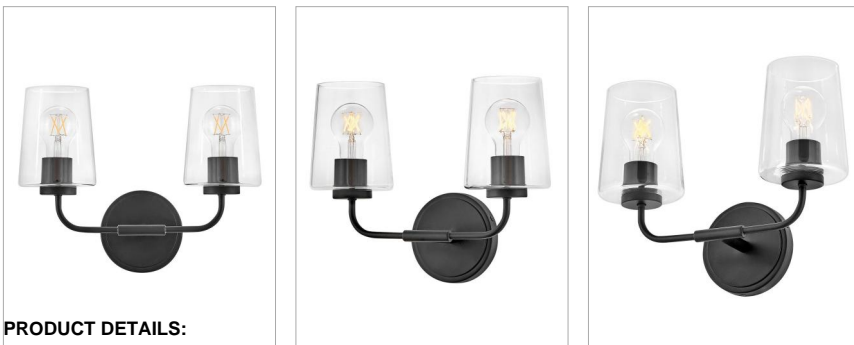

KLINE

853452BK-CL

SMALL TWO LIGHT VANITY

Let's get down to business. Kline's minimalist form doesn't need to make a fuss, thanks to its pared-down but supremely stylish transitional profile. Keeping things architectural, Kline's super slim elongated arms unite with sleek glass shades in finishes that add just the right edge.

DETAILS	
FINISH:	Black
MATERIAL:	Steel
GLASS:	Clear
DIMMABLE:	YES, WITH DIMMABLE LAMP (NOT INCLUDED)

DIMENSIONS	
WIDTH:	14.3"
HEIGHT:	11"
WEIGHT:	3.6lb
BACK PLATE:	5" Dia.
EXTENSION:	6.3"
TOP TO OUTLET:	8.5"

LIGHT SOURCE	
LIGHT SOURCE:	Socketed
WATTAGE:	3-12w Med. LED, 100w Equiv.
VOLTAGE:	120v

SHIPPING	
CARTON LENGTH:	17
CARTON WIDTH:	9.3
CARTON HEIGHT:	13.5
CARTON WEIGHT:	5

PRODUCT DETAILS:

- Fixture can be mounted either up or down
- Suitable for use in damp locations as defined by NEC and CEC. Meets United States UL Underwriters Laboratories & CSA Canadian Standards Association Product Safety Standards.
- Shown with vintage filament bulbs, not included.
- Please refer to Lark's Warranty for complete product warranty details. Some warranty limitations may apply.
- This versatile transitional design delivers personality and performance