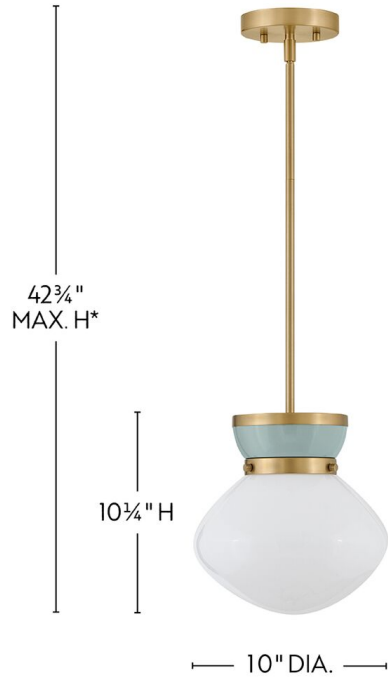

LUCY

83607LCB-SF SMALL PENDANT

A petite beauty that packs a big punch, Lucy's curved lines and captivating color combinations are like a whirlwind romance with classic style. The schoolhouse modern cased opal glass shade with charming accent finishes adds a touch of softness to your space.

DETAILS	
FINISH:	Lacquered Brass
MATERIAL:	Steel
GLASS:	Cased Opal
SLOPE DEGREE:	90
DIMMABLE:	YES - WITH DIMMABLE LAMP (NOT INCLUDED)

DIMENSIONS	
WIDTH:	10"
HEIGHT:	10.3"
WEIGHT:	4.5lb

LIGHT SOURCE	
LIGHT SOURCE:	Socketed
WATTAGE:	1-10w Med. LED, 60w Equiv.
VOLTAGE:	120v

MOUNTING	
CANOPY:	5.25" Dia.
LEAD WIRE:	1 X 72"
MAX HEIGHT:	42.8

SHIPPING	
CARTON LENGTH:	12.5
CARTON WIDTH:	12.5
CARTON HEIGHT:	16
CARTON WEIGHT:	7.4

*Maximum achievable height with stems included.

PRODUCT DETAILS: