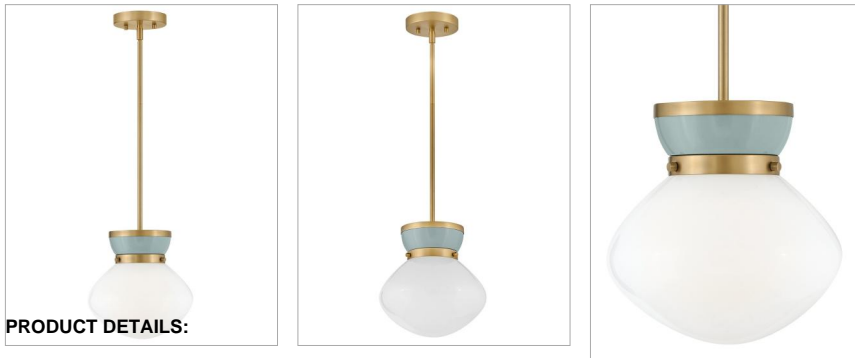

LUCY

83607LCB-SF SMALL PENDANT

A petite beauty that packs a big punch, Lucy's curved lines and captivating color combinations are like a whirlwind romance with classic style. The schoolhouse modern cased opal glass shade with charming accent finishes adds a touch of softness to your space.

DETAILS	
FINISH:	Lacquered Brass
MATERIAL:	Steel
GLASS:	Cased Opal
SLOPE DEGREE:	90
DIMMABLE:	YES - WITH DIMMABLE LAMP (NOT INCLUDED)

DIMENSIONS	
WIDTH:	10"
HEIGHT:	10.3"
WEIGHT:	4.5lb

LIGHT SOURCE	
LIGHT SOURCE:	Socketed
WATTAGE:	1-10w Med. LED, 60w Equiv.
VOLTAGE:	120v

MOUNTING	
CANOPY:	5.25" Dia.
LEAD WIRE:	1 X 72"
MAX HEIGHT:	42.8

SHIPPING	
CARTON LENGTH:	12.5
CARTON WIDTH:	12.5
CARTON HEIGHT:	16
CARTON WEIGHT:	7.4

*Maximum achievable height with stems included.

PRODUCT DETAILS: