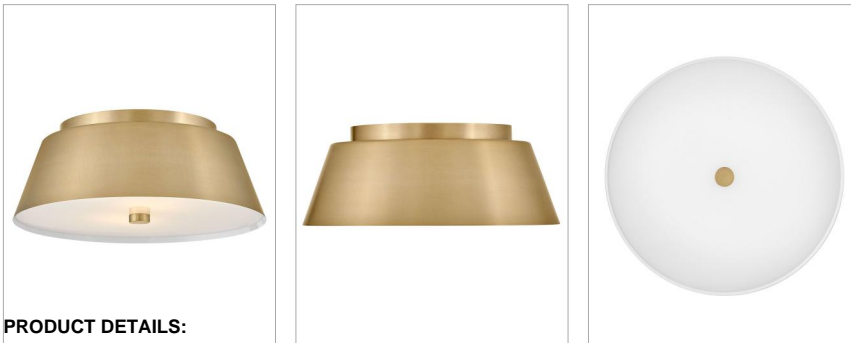

TESS

83513LCB

MEDIUM FLUSH MOUNT

Tess is ready and waiting to redefine what it means to bring classic style to your space. Sleek and angular in all the right ways, this conical flush mount design radiates freshness that blankets the entire space in simple elegance.

DETAILS	
FINISH:	Lacquered Brass
MATERIAL:	Steel
GLASS:	Etched
DIMMABLE:	YES, WITH DIMMABLE LAMP (NOT INCLUDED)

DIMENSIONS	
WIDTH:	14"
HEIGHT:	5.5"
WEIGHT:	4.4lb

LIGHT SOURCE	
LIGHT SOURCE:	Socketed
WATTAGE:	2-8w Med. LED
VOLTAGE:	120v

MOUNTING	
CANOPY:	9" Dia.

SHIPPING	
CARTON LENGTH:	16.5
CARTON WIDTH:	16.5
CARTON HEIGHT:	7.8
CARTON WEIGHT:	7.2

PRODUCT DETAILS:

- Suitable for use in dry (indoor) locations as defined by NEC and CEC. Meets United States UL Underwriters Laboratories & CSA Canadian Standards Association Product Safety Standards.
- LED bulbs must be used with the fixture
- This product uses recyclable or limited packaging materials to help reduce waste.
- Please refer to Lark's Warranty for complete product warranty details. Some warranty limitations may apply.
- Heritage but make it hip: these styles combine classic design elements and nostalgic profiles reworked in new proportions and fresh finishes for an authentic vibe