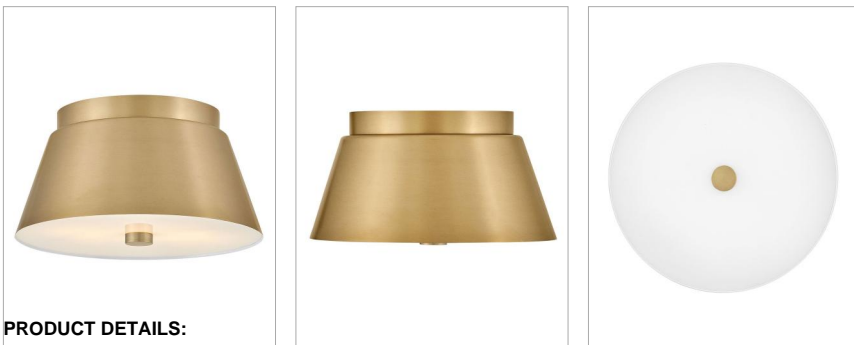

TESS

83511LCB

SMALL FLUSH MOUNT

Tess is ready and waiting to redefine what it means to bring classic style to your space. Sleek and angular in all the right ways, this conical flush mount design radiates freshness that blankets the entire space in simple elegance.

DETAILS	
FINISH:	Lacquered Brass
MATERIAL:	Steel
GLASS:	Etched
DIMMABLE:	YES, WITH DIMMABLE LAMP (NOT INCLUDED)

DIMENSIONS	
WIDTH:	10.5"
HEIGHT:	5.5"
WEIGHT:	3.2lb

LIGHT SOURCE	
LIGHT SOURCE:	Socketed
VOLTAGE:	120v

MOUNTING	
CANOPY:	7" Dia.

SHIPPING	
CARTON LENGTH:	13
CARTON WIDTH:	13
CARTON HEIGHT:	7.8
CARTON WEIGHT:	5.1

PRODUCT DETAILS:

- Suitable for use in dry (indoor) locations as defined by NEC and CEC. Meets United States UL Underwriters Laboratories & CSA Canadian Standards Association Product Safety Standards.
- This product uses recyclable or limited packaging materials to help reduce waste.
- LED bulbs must be used with the fixture
- Please refer to Lark's Warranty for complete product warranty details. Some warranty limitations may apply.
- Heritage but make it hip: these styles combine classic design elements and nostalgic profiles reworked in new proportions and fresh finishes for an authentic vibe