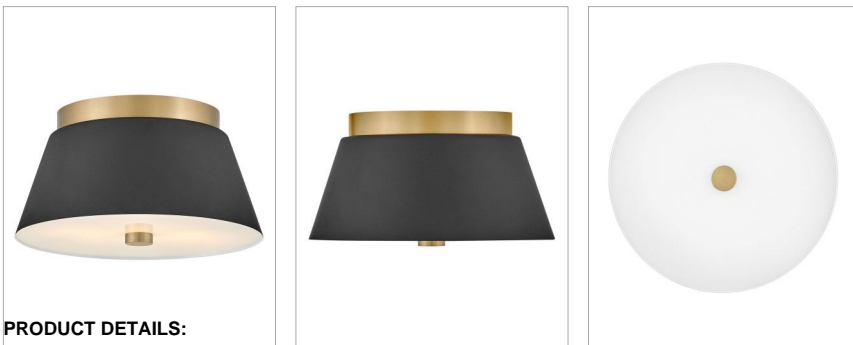

TESS

83511BK

SMALL FLUSH MOUNT

Tess is ready and waiting to redefine what it means to bring classic style to your space. Sleek and angular in all the right ways, this conical flush mount design radiates freshness that blankets the entire space in simple elegance.

DETAILS	
FINISH:	Black
MATERIAL:	Steel
GLASS:	Etched
DIMMABLE:	YES, WITH DIMMABLE LAMP (NOT INCLUDED)

DIMENSIONS	
WIDTH:	10.5"
HEIGHT:	5.5"
WEIGHT:	3.2lb

LIGHT SOURCE	
LIGHT SOURCE:	Socketed
VOLTAGE:	120v

MOUNTING	
CANOPY:	7" Dia.

SHIPPING	
CARTON LENGTH:	13
CARTON WIDTH:	13
CARTON HEIGHT:	7.8
CARTON WEIGHT:	5.1

PRODUCT DETAILS:

- Suitable for use in dry (indoor) locations as defined by NEC and CEC. Meets United States UL Underwriters Laboratories & CSA Canadian Standards Association Product Safety Standards.
- LED bulbs must be used with the fixture
- This product uses recyclable or limited packaging materials to help reduce waste.
- Please refer to Lark's Warranty for complete product warranty details. Some warranty limitations may apply.
- Heritage but make it hip: these styles combine classic design elements and nostalgic profiles reworked in new proportions and fresh finishes for an authentic vibe