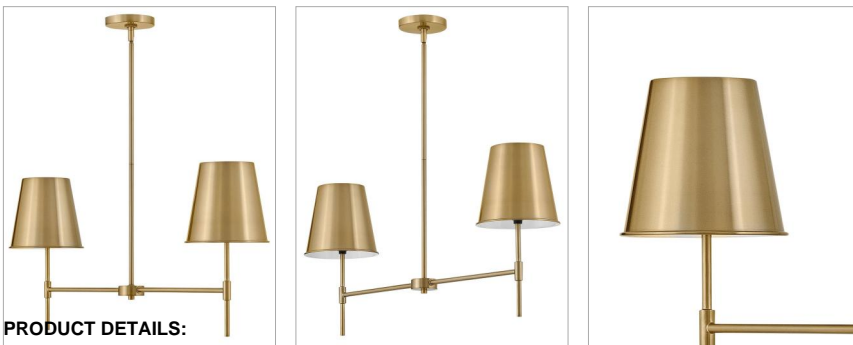

BLAKE

83445LCB

SMALL TWO LIGHT LINEAR

Bet on Blake's forever cool profile and luxe finishes. The fresh, clean lines bring thoughtful illumination with a timeless vibe that can take your space from good to great. Blake makes it easy to mix and match thanks to its versatile fixture options.

DETAILS	
FINISH:	Lacquered Brass
MATERIAL:	Steel
SHADE:	Metal
SLOPE DEGREE:	90
DIMMABLE:	YES, WITH DIMMABLE LAMP (NOT INCLUDED)

DIMENSIONS	
WIDTH:	36"
HEIGHT:	15.8"
WEIGHT:	6.1lb

LIGHT SOURCE	
LIGHT SOURCE:	Socketed
WATTAGE:	2-10w Med. LED, 60w Equiv.
VOLTAGE:	120v

MOUNTING	
CANOPY:	5" Dia.
LEAD WIRE:	1 X 72"
MAX HEIGHT:	37.8

SHIPPING	
CARTON LENGTH:	33
CARTON WIDTH:	16.3
CARTON HEIGHT:	11.5
CARTON WEIGHT:	9.9

PRODUCT DETAILS:

- Suitable for use in dry (indoor) locations as defined by NEC and CEC. Meets United States UL Underwriters Laboratories & CSA Canadian Standards Association Product Safety Standards.
- This item may be hung on a sloped ceiling
- Please refer to Lark's Warranty for complete product warranty details. Some warranty limitations may apply.
- Heritage but make it hip: these styles combine classic design elements and nostalgic profiles reworked in new proportions and fresh finishes for an authentic vibe