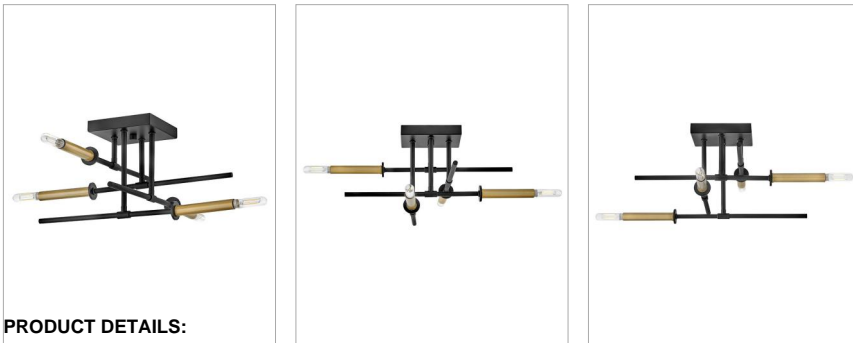

HUX

83073BK

MEDIUM SEMI-FLUSH MOUNT

If you're on the hunt for easy elegance, say hello to Hux. Dramatic metal stems perfectly pair with candle sleeves to reveal a bold and balanced design. You can have it all with this transitional style that unites turn-of-the-century traditional taste with minimalist modern chic.

DETAILS	
FINISH:	Black
MATERIAL:	Steel
DIMMABLE:	YES, WITH DIMMABLE LAMP (NOT INCLUDED)

DIMENSIONS	
WIDTH:	20"
HEIGHT:	9"
WEIGHT:	3.9lb

LIGHT SOURCE	
LIGHT SOURCE:	Socketed
WATTAGE:	4-5w Cand. LED, 60w Equiv.
VOLTAGE:	120v

MOUNTING	
CANOPY:	6" Sq.

SHIPPING	
CARTON LENGTH:	26
CARTON WIDTH:	10.8
CARTON HEIGHT:	8.5
CARTON WEIGHT:	7.2

PRODUCT DETAILS:

- Suitable for use in dry (indoor) locations as defined by NEC and CEC. Meets United States UL Underwriters Laboratories & CSA Canadian Standards Association Product Safety Standards.
- This product uses recyclable or limited packaging materials to help reduce waste.
- Shown with LED bulbs, not included.
- Please refer to Lark's Warranty for complete product warranty details. Some warranty limitations may apply.
- Heritage but make it hip: these styles combine classic design elements and nostalgic profiles reworked in new proportions and fresh finishes for an authentic vibe