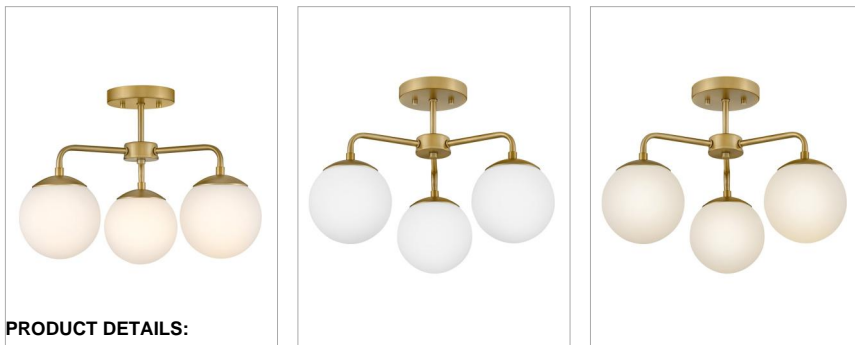

JULEP

84203LCB

MEDIUM SEMI-FLUSH MOUNT

Round out your space with Julep's modern simplicity. Selfie-approved, the smooth curves of Julep's etched opal glass globes deliver the perfect amount of diffused light. Choose from two chic finishes, matte Black or luxe Lacquered Brass.

DETAILS	
FINISH:	Lacquered Brass
MATERIAL:	Steel
GLASS:	Etched Opal
DIMMABLE:	YES, WITH DIMMABLE LAMP (NOT INCLUDED)

DIMENSIONS	
WIDTH:	20"
HEIGHT:	12.8"
WEIGHT:	4.7lb

LIGHT SOURCE	
LIGHT SOURCE:	Socketed
WATTAGE:	3-5w Cand. LED, 60w Equiv.
VOLTAGE:	120v

MOUNTING	
CANOPY:	5" Dia.

SHIPPING	
CARTON LENGTH:	19.7
CARTON WIDTH:	18.8
CARTON HEIGHT:	8.3
CARTON WEIGHT:	7

PRODUCT DETAILS:

- Suitable for use in damp locations as defined by NEC and CEC. Meets United States UL Underwriters Laboratories & CSA Canadian Standards Association Product Safety Standards.
- Please refer to Lark's Warranty for complete product warranty details. Some warranty limitations may apply.
- Confidently create a modern moment with this dynamic design statement