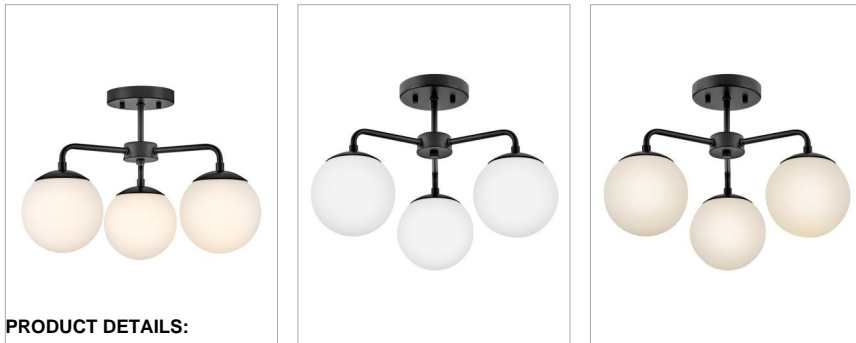

JULEP

84203BK

MEDIUM SEMI-FLUSH MOUNT

Round out your space with Julep's modern simplicity. Selfie-approved, the smooth curves of Julep's etched opal glass globes deliver the perfect amount of diffused light. Choose from two chic finishes, matte Black or luxe Lacquered Brass.

DETAILS	
FINISH:	Black
MATERIAL:	Steel
GLASS:	Etched Opal
DIMMABLE:	YES, WITH DIMMABLE LAMP (NOT INCLUDED)

DIMENSIONS	
WIDTH:	20"
HEIGHT:	12.8"
WEIGHT:	4.7lb

LIGHT SOURCE	
LIGHT SOURCE:	Socketed
WATTAGE:	3-5w Cand. LED, 60w Equiv.
VOLTAGE:	120v

MOUNTING	
CANOPY:	5" Dia.

SHIPPING	
CARTON LENGTH:	19.7
CARTON WIDTH:	18.8
CARTON HEIGHT:	8.3
CARTON WEIGHT:	7

PRODUCT DETAILS:

- Suitable for use in damp locations as defined by NEC and CEC. Meets United States UL Underwriters Laboratories & CSA Canadian Standards Association Product Safety Standards.
- Please refer to Lark's Warranty for complete product warranty details. Some warranty limitations may apply.
- Confidently create a modern moment with this dynamic design statement