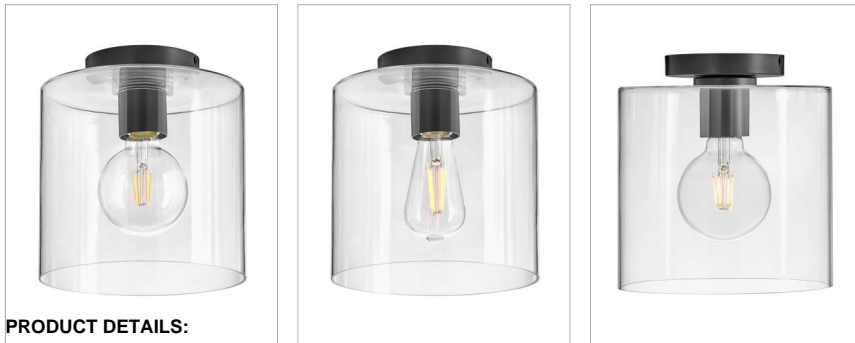

PIPPA

83531BK

SMALL FLUSH MOUNT

Look no further for the perfect flush mount. Pippa's versatility means an easy fit into a variety of spaces where illumination is essential: think staircases, hallways, closets, and mudrooms. The transitional, oversized clear glass, accentuated by a classic Black finish, delivers optimal light output. Pro tip: make Pippa pop with a vintage filament or G-style bulb.

DETAILS	
FINISH:	Black
MATERIAL:	Steel
GLASS:	Clear

DIMENSIONS	
WIDTH:	8.5"
HEIGHT:	9.5"
WEIGHT:	5lb

LIGHT SOURCE	
LIGHT SOURCE:	LED Lamp
WATTAGE:	1-12w Med. LED, 60w Equiv.
VOLTAGE:	120v

MOUNTING	
CANOPY:	4.75" Dia.

SHIPPING	
CARTON LENGTH:	11.2
CARTON WIDTH:	11.2
CARTON HEIGHT:	11.5
CARTON WEIGHT:	6.1

PRODUCT DETAILS:

- Suitable for use in dry (indoor) locations as defined by NEC and CEC. Meets United States UL Underwriters Laboratories & CSA Canadian Standards Association Product Safety Standards
- Please refer to Lark's Warranty for complete product warranty details, some warranty limitations may apply.
- This versatile transitional design delivers personality and performance
- Striking black finish enhances design