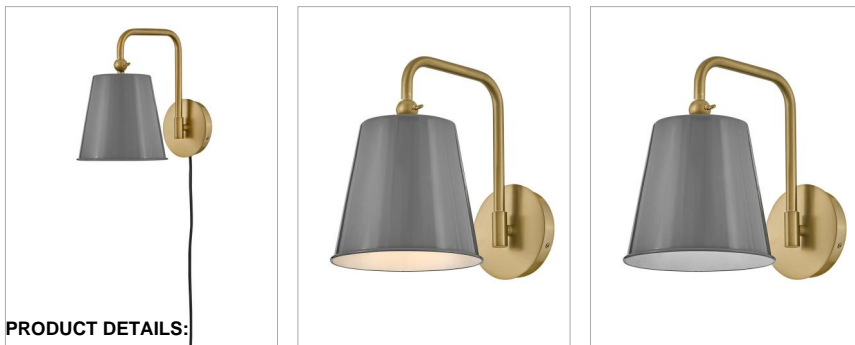

BLAKE

83522FY

SINGLE LIGHT SCONCE

Bet on Blake's forever cool profile and deluxe French Grey finish. The interior of this fully adjustable one-light swing arm sconce is crisp white for thoughtful illumination. Blake features an on/off switch and can be hard-wired or mounted with a black fabric-covered cord.

DETAILS	
FINISH:	French Gray
MATERIAL:	Steel

DIMENSIONS	
WIDTH:	8"
HEIGHT:	11.5"
WEIGHT:	7.9lb
BACK PLATE:	5" Dia.
EXTENSION:	13.3"
TOP TO OUTLET:	9"

LIGHT SOURCE	
LIGHT SOURCE:	LED Lamp
WATTAGE:	1-14w Med. LED, 60w Equiv.
VOLTAGE:	120v

MOUNTING	
LEAD WIRE:	1 X 96"

SHIPPING	
CARTON LENGTH:	17.7
CARTON WIDTH:	17.7
CARTON HEIGHT:	13.8
CARTON WEIGHT:	4

PRODUCT DETAILS:

- Suitable for use in dry (indoor) locations as defined by NEC and CEC. Meets United States UL Underwriters Laboratories & CSA Canadian Standards Association Product Safety Standards
- Features On/Off switch
- Please refer to Lark's Warranty for complete product warranty details, some warranty limitations may apply.
- Heritage but make it hip: these styles combine classic design elements and nostalgic profiles reworked in new proportions and fresh finishes for an authentic vibe
- Rich gray tone