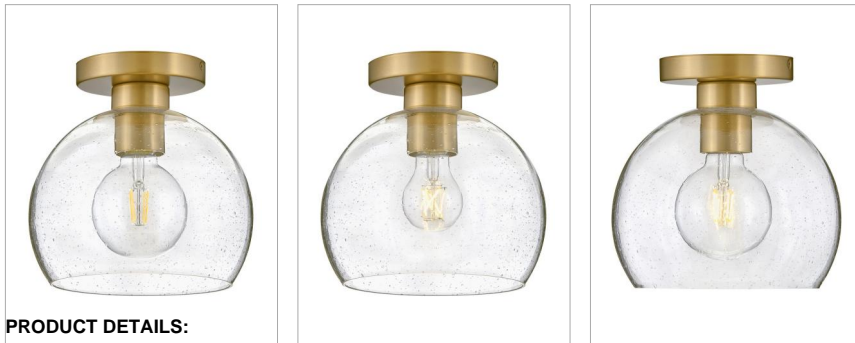

RUMI

83011LCB

SMALL FLUSH MOUNT

Your room will get rave reviews thanks to Rumi. This modern flush mount captivates with a single clear seedy glass globe contrasted with a luxe Lacquered Brass finish. Pop in a G-style bulb for a playful vibe. Rumi is perfect for apartments and cozy spaces alike.

DETAILS	
FINISH:	Lacquered Brass
MATERIAL:	Steel
GLASS:	Clear Seedy

DIMENSIONS	
WIDTH:	9"
HEIGHT:	9"
WEIGHT:	2.4lb

LIGHT SOURCE	
LIGHT SOURCE:	LED Lamp
WATTAGE:	1-12w Med. LED, 100W Equiv.
VOLTAGE:	120v

MOUNTING	
CANOPY:	5" Dia.

SHIPPING	
CARTON LENGTH:	11.5
CARTON WIDTH:	11.5
CARTON HEIGHT:	9.9
CARTON WEIGHT:	3.4

PRODUCT DETAILS:

- Suitable for use in dry (indoor) locations as defined by NEC and CEC. Meets United States UL Underwriters Laboratories & CSA Canadian Standards Association Product Safety Standards
- Ideal for vintage filament bulbs (not included)
- Please refer to Lark's Warranty for complete product warranty details, some warranty limitations may apply.
- Confidently create a modern moment with this dynamic design statement
- Classic gleaming light brass finish