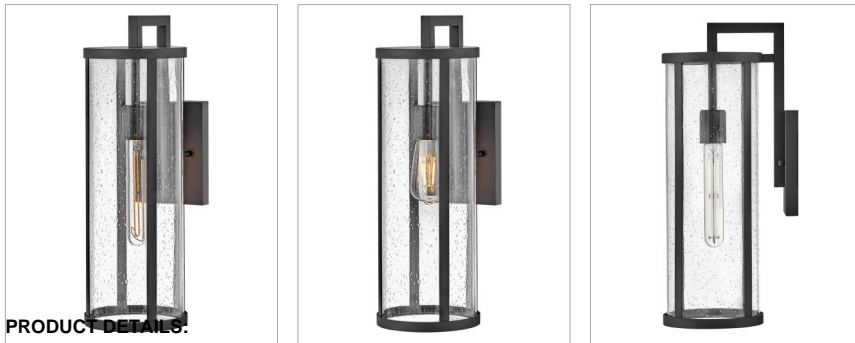

ALFIE

82054BK

MEDIUM WALL MOUNT LANTERN

Alfie boosts curb appeal with effortless style. This transitional medium wall mount lantern features an easy-on-the-eyes cylindrical profile, bold Black metal frame and sizable clear seedy glass finessed to flatter any exterior. Pro tip: we recommend t-style bulbs to make Alfie really shine.

DETAILS	
FINISH:	Black
MATERIAL:	Aluminum
GLASS:	Clear Seedy

DIMENSIONS	
WIDTH:	6"
HEIGHT:	18"
WEIGHT:	3.8lb
BACK PLATE:	5"W X 6"H
EXTENSION:	8"
TOP TO OUTLET:	8"

LIGHT SOURCE	
LIGHT SOURCE:	LED Lamp
WATTAGE:	1-12w Med. LED, 100W Equiv.
VOLTAGE:	120v

SHIPPING	
CARTON LENGTH:	11
CARTON WIDTH:	9.1
CARTON HEIGHT:	21.7
CARTON WEIGHT:	5.5

PRODUCT DETAILS:

- Suitable for use in wet (outdoor direct rain or sprinkler) locations as defined by NEC and CEC. Meets United States UL Underwriters Laboratories & CSA Canadian Standards Association Product Safety Standards
- Ideal for vintage filament bulbs (not included)
- Please refer to Lark's Warranty for complete product warranty details, some warranty limitations may apply.
- 1-year finish warranty
- This versatile transitional design delivers personality and performance
- Striking black finish enhances design