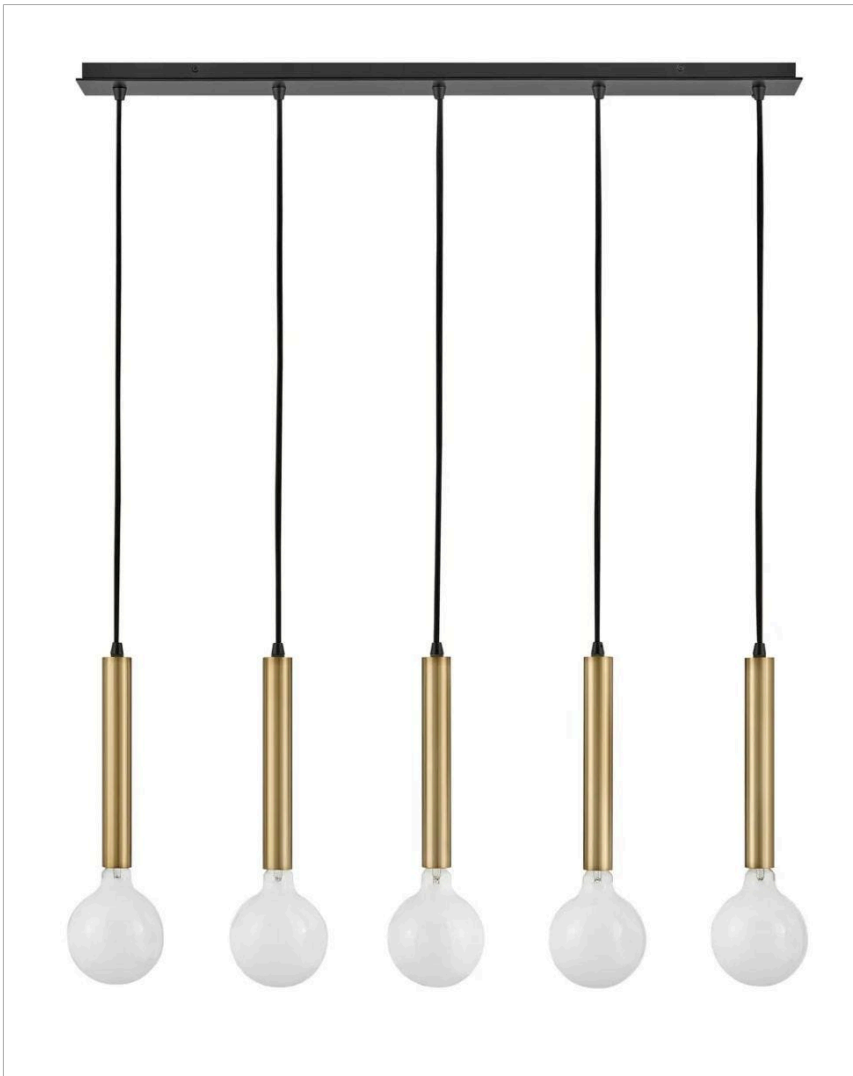

BOBBIE

83206LCB

FIVE LIGHT LINEAR

Mingling mid-century modern design elements into its posh form, Bobbie merges a playful vibe with stellar style. This eye-catching 5-light linear chandelier pairs two bold finishes, gleaming Lacquered Brass and an intense Black, to set up the true star of the show: look-at-me bulbs that makes lighting what it should be...fun. To complement Bobbie's confident style, we recommend five G40 oversized globe-styled bulbs in a standard medium base. This cord-hung design is fully adjustable for an ideal one-size-fits-all approach to satisfy your style.

DETAILS

FINISH:	Lacquered Brass
MATERIAL:	Steel

DIMENSIONS

WIDTH:	36"
HEIGHT:	27"
WEIGHT:	17.6lb
EXTENSION:	0"

LIGHT SOURCE

LIGHT SOURCE:	Socket
WATTAGE:	5-100w Med.
VOLTAGE:	120v

MOUNTING

CANOPY:	5.5"W X 36"L
LEAD WIRE:	5 X 72"
MAX HEIGHT:	62.8

SHIPPING

CARTON LENGTH:	42.1
CARTON WIDTH:	10
CARTON HEIGHT:	8.5
CARTON WEIGHT:	20.5

PRODUCT DETAILS:

- Suitable for use in dry (indoor) locations as defined by NEC and CEC. Meets United States UL Underwriters Laboratories & CSA Canadian Standards Association Product Safety Standards
- Ideal for G40 lamps (not included)
- Please refer to Lark's Warranty for complete product warranty details, some warranty limitations may apply.
- Effortlessly cool, this mid-century modern design inspires any space with its chic vintage vibe
- Classic gleaming light brass finish