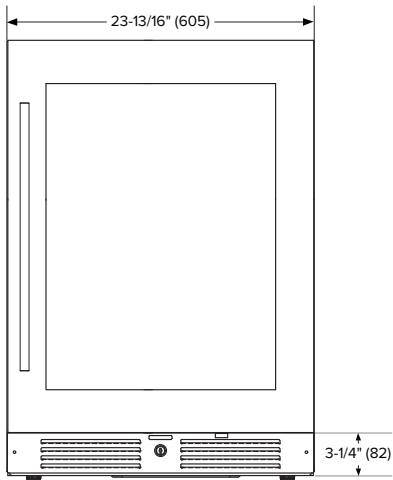

### ADDITIONAL FEATURES

- Temperature range: 39°F–65°F
- Includes five (5) full extension wine shelves, plus one (1) shallow bottom shelf to fully utilize interior space
- The integrated door lock, along with the door ajar and temperature alarms, provide an extra layer of security
- Vibration-dampening wire shelves with stainless steel decorative fronts are both stylish and functional
- Zero-clearance door hinges allow for a seamless installation with adjacent cabinetry

## DIMENSIONS

FRONT

SIDE

TOP

## CUTOUT DIMENSIONS