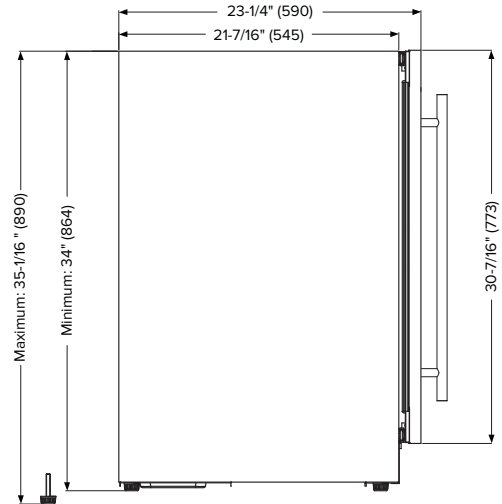

## DIMENSIONS

FRONT

SIDE

TOP

## SPECIFICATIONS

Model#	L3124UI1WSGRH
Capacity (750 mL Wine Bottles)	45
Capacity (Volume)	5.2 cu ft
Product Depth	23-1/4"
Product Height (Min.)	34"
Product Width	23-13/16"
Product Weight	165 lbs
Refrigerant Type	R600a
Temperature Range	39°F–65°F
Power Cord Length	6'
Amps	1.5
Electric Supply	115 VAC, 60 Hz

## CUTOUT DIMENSIONS