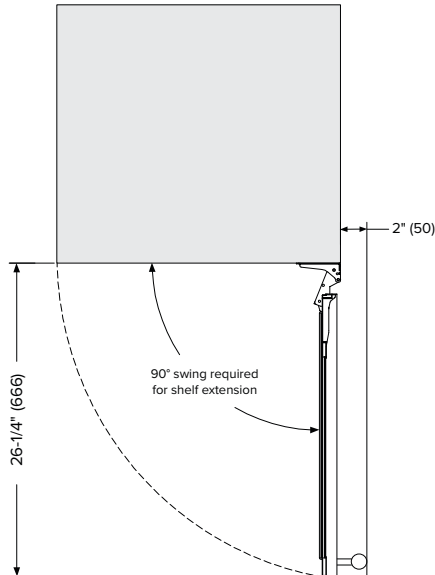

### ADDITIONAL FEATURES

- Temperature range: 39°F–65°F
- Includes five (5) full extension wine shelves, plus one (1) shallow bottom shelf to fully utilize interior space
- The integrated door lock, along with the door ajar and temperature alarms, provide an extra layer of security
- Vibration-dampening wire shelves with stainless steel decorative fronts are both stylish and functional
- Zero-clearance door hinges allow for a seamless installation with adjacent cabinetry

## DIMENSIONS

FRONT

SIDE

TOP

## CUTOUT DIMENSIONS