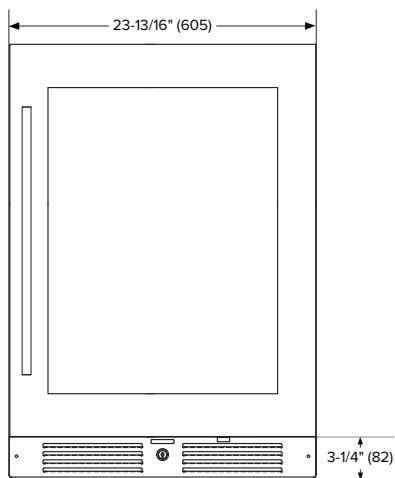

SPECIFICATION SHEET

WINE REFRIGERATOR

L3124UI1WSGLH – 24 Inch Single Zone Undercounter Wine Refrigerator, Left Hinge – Stainless Steel

FEATURES

- Everglide™ System: A system of soft closing door hinges and shelves mitigates unwanted vibrations to your refrigerator's contents
- Fully height-adjustable shelves enable a user to move shelves up and down vertical tracking with the option to choose from a wide range of heights, creating more or less space on each shelf
- Best-in-class cabinet lighting runs the entire interior length of three sides with versatile LED color options: Blue, white and amber
- Commercial grade 304 stainless steel interior and exterior cabinet
- Precision cooling to drive air evenly throughout the interior, preventing unwanted hotspots
- Low-E, double-pane glass door with a layer of argon gas to maximize energy efficiency and deter harmful UV rays

ADDITIONAL FEATURES

- Temperature range: 39°F–65°F
- Includes five (5) full extension wine shelves, plus one (1) shallow bottom shelf to fully utilize interior space
- The integrated door lock, along with the door ajar and temperature alarms, provide an extra layer of security
- Vibration-dampening wire shelves with stainless steel decorative fronts are both stylish and functional
- Zero-clearance door hinges allow for a seamless installation with adjacent cabinetry

DIMENSIONS

FRONT

SIDE

TOP

SPECIFICATIONS

Model#	L3124UI1WSGLH
Capacity (750 mL Wine Bottles)	45
Capacity (Volume)	5.2 cu ft
Product Depth	23-1/4"
Product Height (Min.)	34"
Product Width	23-13/16"
Product Weight	165 lbs
Refrigerant Type	R600a
Temperature Range	39°F–65°F
Power Cord Length	6'
Amps	1.5
Electric Supply	115 VAC, 60 Hz