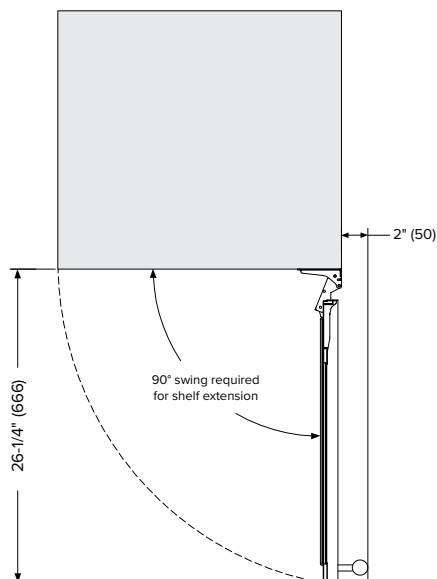

ADDITIONAL FEATURES

- Temperature range: 39°F–65°F
- Includes five (5) full extension wine shelves, plus one (1) shallow bottom shelf to fully utilize interior space
- The integrated door lock, along with the door ajar and temperature alarms, provide an extra layer of security
- Vibration-dampening wire shelves with stainless steel decorative fronts are both stylish and functional
- Zero-clearance door hinges allow for a seamless installation with adjacent cabinetry

DIMENSIONS

FRONT

SIDE

TOP

SPECIFICATIONS

Model#	L3124UI1WSGLH
Capacity (750 mL Wine Bottles)	45
Capacity (Volume)	5.2 cu ft
Product Depth	23-1/4"
Product Height (Min.)	34"
Product Width	23-13/16"
Product Weight	165 lbs
Refrigerant Type	R600a
Temperature Range	39°F–65°F
Power Cord Length	6'
Amps	1.5
Electric Supply	115 VAC, 60 Hz

NEMA 5-15P

INSTALLATION NOTES

- The plug requires an additional 2" for clearance; a recessed receptacle may be required for fully recessed installations
- Dimensions in parentheses are in millimeters

CUTOUT DIMENSIONS