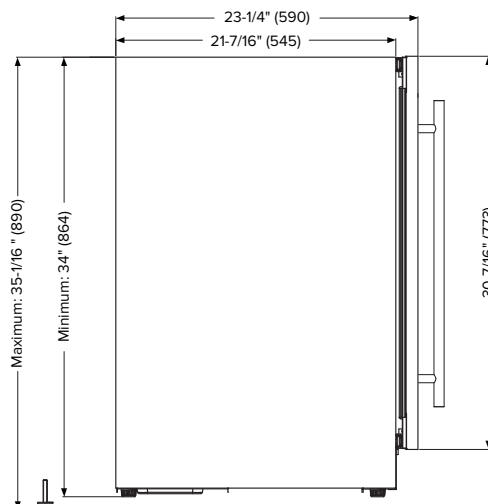

SPECIFICATION SHEET

WINE REFRIGERATOR

L3124UI1WSGLH – 24 Inch Single Zone Undercounter Wine Refrigerator, Left Hinge – Stainless Steel

FEATURES

- Everglide™ System: A system of soft closing door hinges and shelves mitigates unwanted vibrations to your refrigerator's contents
- Fully height-adjustable shelves enable a user to move shelves up and down vertical tracking with the option to choose from a wide range of heights, creating more or less space on each shelf
- Best-in-class cabinet lighting runs the entire interior length of three sides with versatile LED color options: Blue, white and amber
- Commercial grade 304 stainless steel interior and exterior cabinet
- Precision cooling to drive air evenly throughout the interior, preventing unwanted hotspots
- Low-E, double-pane glass door with a layer of argon gas to maximize energy efficiency and deter harmful UV rays

ADDITIONAL FEATURES

- Temperature range: 39°F–65°F
- Includes five (5) full extension wine shelves, plus one (1) shallow bottom shelf to fully utilize interior space
- The integrated door lock, along with the door ajar and temperature alarms, provide an extra layer of security
- Vibration-dampening wire shelves with stainless steel decorative fronts are both stylish and functional
- Zero-clearance door hinges allow for a seamless installation with adjacent cabinetry

DIMENSIONS

FRONT

SIDE

TOP

SPECIFICATIONS

Model#	L3124UI1WSGLH
Capacity (750 mL Wine Bottles)	45
Capacity (Volume)	5.2 cu ft
Product Depth	23-1/4"
Product Height (Min.)	34"
Product Width	23-13/16"
Product Weight	165 lbs
Refrigerant Type	R600a
Temperature Range	39°F–65°F
Power Cord Length	6'
Amps	1.5
Electric Supply	115 VAC, 60 Hz

NEMA 5-15P

INSTALLATION NOTES

- The plug requires an additional 2" for clearance; a recessed receptacle may be required for fully recessed installations
- Dimensions in parentheses are in millimeters

CUTOUT DIMENSIONS