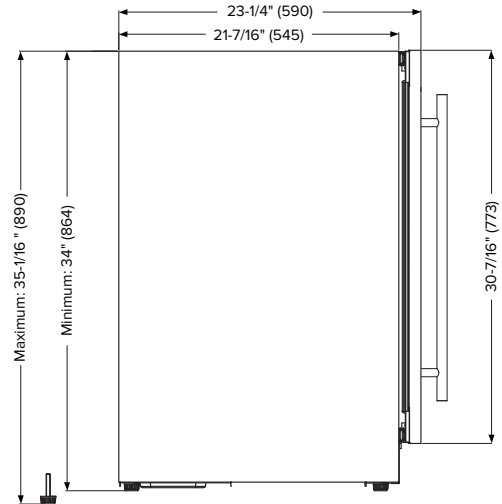

ADDITIONAL FEATURES

- Temperature range: 34°F–65°F
- Includes two (2) full extension wine shelves, one (1) full extension beverage shelf, and one (1) shallow bottom shelf to fully utilize interior space
- The integrated door lock, along with the door ajar and temperature alarms, provide an extra layer of security
- Vibration-dampening wire shelves with stainless steel decorative fronts are both stylish and functional
- Zero-clearance door hinges allow for a seamless installation with adjacent cabinetry

DIMENSIONS

FRONT

SIDE

TOP

SPECIFICATIONS

Model#	L3124UI1MSGRH
Capacity (750 mL Wine Bottles)	16
Capacity (12 oz. Cans)	70
Capacity (Volume)	5.2 cu ft
Product Depth	23-1/4"
Product Height (Min.)	34"
Product Width	23-13/16"
Product Weight	152 lbs
Refrigerant Type	R600a
Temperature Range	34°F–65°F
Power Cord Length	6'
Amps	1.5
Electric Supply	115 VAC, 60 Hz

NEMA 5-15P

INSTALLATION NOTES

- The plug requires an additional 2" for clearance; a recessed receptacle may be required for fully recessed installations
- Dimensions in parentheses are in millimeters

CUTOUT DIMENSIONS