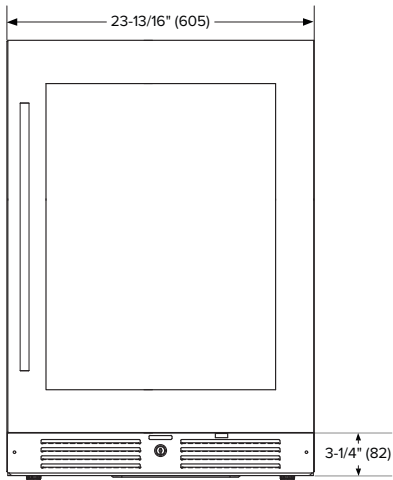

SPECIFICATION SHEET

WINE & BEVERAGE REFRIGERATOR

L3124UI1MSGRH – 24 Inch Single Zone Undercounter Wine & Beverage Refrigerator, Right Hinge – Stainless Steel

FEATURES

- Everglide™ System: A system of soft closing door hinges and shelves mitigates unwanted vibrations to your refrigerator's contents
- Fully height-adjustable shelves enable a user to move shelves up and down vertical tracking with the option to choose from a wide range of heights, creating more or less space on each shelf
- Best-in-class cabinet lighting runs the entire interior length of three sides with versatile LED color options: Blue, white and amber
- Commercial grade 304 stainless steel interior and exterior cabinet
- Precision cooling to drive air evenly throughout the interior, preventing unwanted hotspots
- Low-E, double-pane glass door with a layer of argon gas to maximize energy efficiency and deter harmful UV rays

ADDITIONAL FEATURES

- Temperature range: 34°F–65°F
- Includes two (2) full extension wine shelves, one (1) full extension beverage shelf, and one (1) shallow bottom shelf to fully utilize interior space
- The integrated door lock, along with the door ajar and temperature alarms, provide an extra layer of security
- Vibration-dampening wire shelves with stainless steel decorative fronts are both stylish and functional
- Zero-clearance door hinges allow for a seamless installation with adjacent cabinetry

DIMENSIONS

FRONT

SIDE

TOP

SPECIFICATIONS

Model#	L3124UI1MSGRH
Capacity (750 mL Wine Bottles)	16
Capacity (12 oz. Cans)	70
Capacity (Volume)	5.2 cu ft
Product Depth	23-1/4"
Product Height (Min.)	34"
Product Width	23-13/16"
Product Weight	152 lbs
Refrigerant Type	R600a
Temperature Range	34°F–65°F
Power Cord Length	6'
Amps	1.5
Electric Supply	115 VAC, 60 Hz