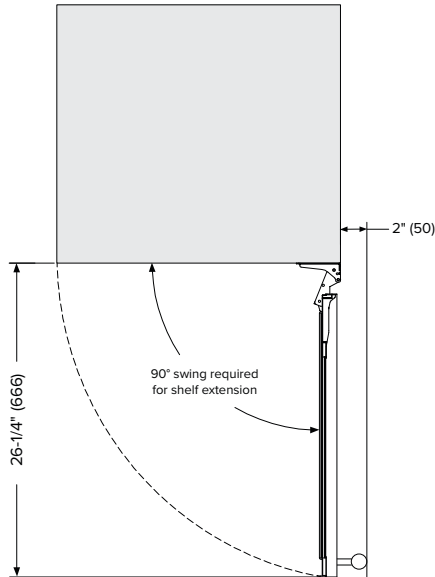

ADDITIONAL FEATURES

- Temperature range: 34°F–65°F
- Includes two (2) full extension wine shelves, one (1) full extension beverage shelf, and one (1) shallow bottom shelf to fully utilize interior space
- The integrated door lock, along with the door ajar and temperature alarms, provide an extra layer of security
- Vibration-dampening wire shelves with stainless steel decorative fronts are both stylish and functional
- Zero-clearance door hinges allow for a seamless installation with adjacent cabinetry

DIMENSIONS

FRONT

SIDE

TOP

SPECIFICATIONS

Model#	L3124UI1MSGRH
Capacity (750 mL Wine Bottles)	16
Capacity (12 oz. Cans)	70
Capacity (Volume)	5.2 cu ft
Product Depth	23-1/4"
Product Height (Min.)	34"
Product Width	23-13/16"
Product Weight	152 lbs
Refrigerant Type	R600a
Temperature Range	34°F–65°F
Power Cord Length	6'
Amps	1.5
Electric Supply	115 VAC, 60 Hz

NEMA 5-15P

INSTALLATION NOTES

- The plug requires an additional 2" for clearance; a recessed receptacle may be required for fully recessed installations
- Dimensions in parentheses are in millimeters

CUTOUT DIMENSIONS