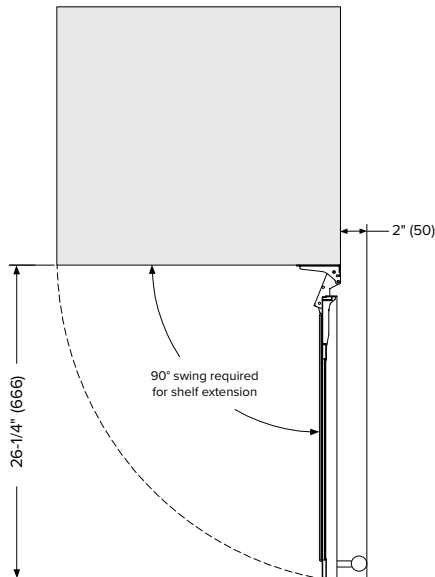

SPECIFICATION SHEET

BEVERAGE REFRIGERATOR

L3124UI1BSGRH – 24 Inch Single Zone Undercounter Beverage Refrigerator, Right Hinge – Stainless Steel

FEATURES

- Everglide™ System: A system of soft closing door hinges and shelves mitigates unwanted vibrations to your refrigerator's contents
- Fully height-adjustable shelves enable a user to move shelves up and down vertical tracking with the option to choose from a wide range of heights, creating more or less space on each shelf
- Best-in-class cabinet lighting runs the entire interior length of three sides with versatile LED color options: Blue, white and amber
- Commercial grade 304 stainless steel interior and exterior cabinet
- Precision cooling to drive air evenly throughout the interior, preventing unwanted hotspots
- Low-E, double-pane glass door with a layer of argon gas to maximize energy efficiency and deter harmful UV rays

ADDITIONAL FEATURES

- Temperature range: 34°F–65°F
- Includes three (3) full extension beverage shelves, plus one (1) shallow bottom shelf to fully utilize interior space
- The integrated door lock, along with the door ajar and temperature alarms, provide an extra layer of security
- Vibration-dampening wire shelves with stainless steel decorative fronts are both stylish and functional
- Zero-clearance door hinges allow for a seamless installation with adjacent cabinetry

DIMENSIONS

FRONT

SIDE

TOP

SPECIFICATIONS

Model#	L3124UI1BSGRH
Capacity (12 oz. Cans)	154
Capacity (Volume)	5.2 cu ft
Product Depth	23-1/4"
Product Height (Min.)	34"
Product Width	23-13/16"
Product Weight	148 lbs
Refrigerant Type	R600a
Temperature Range	34°F–65°F
Power Cord Length	6'
Amps	1.5
Electric Supply	115 VAC, 60 Hz

NEMA 5-15P

INSTALLATION NOTES

- The plug requires an additional 2" for clearance; a recessed receptacle may be required for fully recessed installations
- Dimensions in parentheses are in millimeters

CUTOUT DIMENSIONS