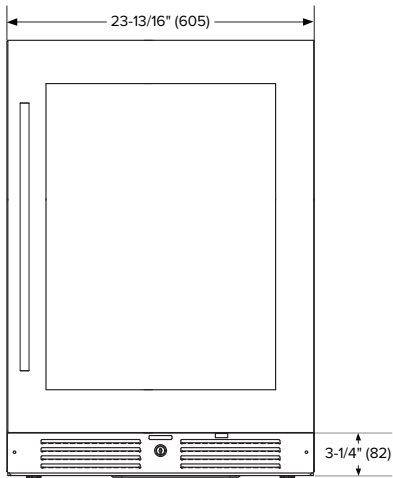

SPECIFICATION SHEET

BEVERAGE REFRIGERATOR

L3124UI1BSGRH – 24 Inch Single Zone Undercounter Beverage Refrigerator, Right Hinge – Stainless Steel

FEATURES

- Everglide™ System: A system of soft closing door hinges and shelves mitigates unwanted vibrations to your refrigerator's contents
- Fully height-adjustable shelves enable a user to move shelves up and down vertical tracking with the option to choose from a wide range of heights, creating more or less space on each shelf
- Best-in-class cabinet lighting runs the entire interior length of three sides with versatile LED color options: Blue, white and amber
- Commercial grade 304 stainless steel interior and exterior cabinet
- Precision cooling to drive air evenly throughout the interior, preventing unwanted hotspots
- Low-E, double-pane glass door with a layer of argon gas to maximize energy efficiency and deter harmful UV rays

ADDITIONAL FEATURES

- Temperature range: 34°F–65°F
- Includes three (3) full extension beverage shelves, plus one (1) shallow bottom shelf to fully utilize interior space
- The integrated door lock, along with the door ajar and temperature alarms, provide an extra layer of security
- Vibration-dampening wire shelves with stainless steel decorative fronts are both stylish and functional
- Zero-clearance door hinges allow for a seamless installation with adjacent cabinetry

DIMENSIONS

FRONT

SIDE

TOP

SPECIFICATIONS

Model#	L3124UI1BSGRH
Capacity (12 oz. Cans)	154
Capacity (Volume)	5.2 cu ft
Product Depth	23-1/4"
Product Height (Min.)	34"
Product Width	23-13/16"
Product Weight	148 lbs
Refrigerant Type	R600a
Temperature Range	34°F–65°F
Power Cord Length	6'
Amps	1.5
Electric Supply	115 VAC, 60 Hz