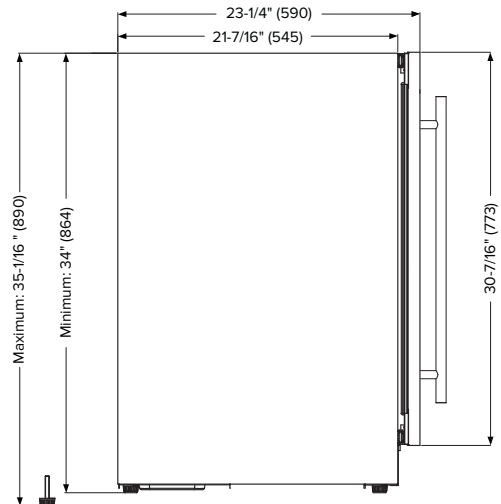

ADDITIONAL FEATURES

- Temperature range: 34°F–65°F
- Includes three (3) full extension beverage shelves, plus one (1) shallow bottom shelf to fully utilize interior space
- The integrated door lock, along with the door ajar and temperature alarms, provide an extra layer of security
- Vibration-dampening wire shelves with stainless steel decorative fronts are both stylish and functional
- Zero-clearance door hinges allow for a seamless installation with adjacent cabinetry

DIMENSIONS

FRONT

SIDE

TOP

SPECIFICATIONS

Model#	L3124UI1BSGRH
Capacity (12 oz. Cans)	154
Capacity (Volume)	5.2 cu ft
Product Depth	23-1/4"
Product Height (Min.)	34"
Product Width	23-13/16"
Product Weight	148 lbs
Refrigerant Type	R600a
Temperature Range	34°F–65°F
Power Cord Length	6'
Amps	1.5
Electric Supply	115 VAC, 60 Hz

NEMA 5-15P

INSTALLATION NOTES

- The plug requires an additional 2" for clearance; a recessed receptacle may be required for fully recessed installations
- Dimensions in parentheses are in millimeters

CUTOUT DIMENSIONS