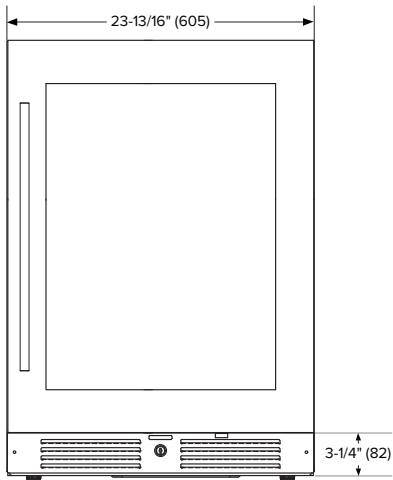

### ADDITIONAL FEATURES

- Temperature range: 34°F–65°F
- Includes three (3) full extension beverage shelves, plus one (1) shallow bottom shelf to fully utilize interior space
- The integrated door lock, along with the door ajar and temperature alarms, provide an extra layer of security
- Vibration-dampening wire shelves with stainless steel decorative fronts are both stylish and functional
- Zero-clearance door hinges allow for a seamless installation with adjacent cabinetry

## DIMENSIONS

FRONT

SIDE

TOP

## SPECIFICATIONS

Model#	L3124UI1BSGLH
Capacity (12 oz. Cans)	154
Capacity (Volume)	5.2 cu ft
Product Depth	23-1/4"
Product Height (Min.)	34"
Product Width	23-13/16"
Product Weight	148 lbs
Refrigerant Type	R600a
Temperature Range	34°F–65°F
Power Cord Length	6'
Amps	1.5
Electric Supply	115 VAC, 60 Hz

## CUTOUT DIMENSIONS