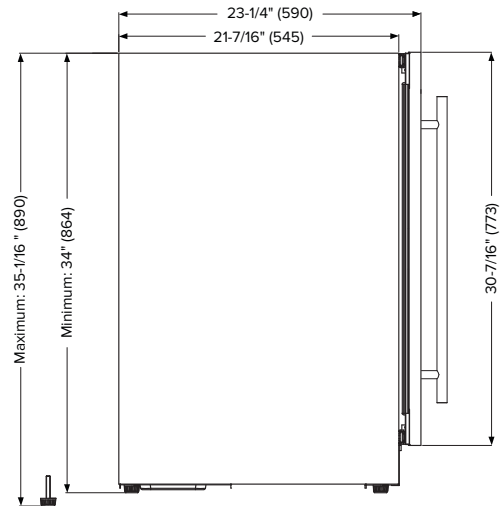

### ADDITIONAL FEATURES

- Temperature range: 34°F–65°F
- Includes three (3) full extension beverage shelves, plus one (1) shallow bottom shelf to fully utilize interior space
- The integrated door lock, along with the door ajar and temperature alarms, provide an extra layer of security
- Vibration-dampening wire shelves with stainless steel decorative fronts are both stylish and functional
- Zero-clearance door hinges allow for a seamless installation with adjacent cabinetry

## DIMENSIONS

FRONT

SIDE

TOP

## SPECIFICATIONS

Model#	L3124UI1BSGLH
Capacity (12 oz. Cans)	154
Capacity (Volume)	5.2 cu ft
Product Depth	23-1/4"
Product Height (Min.)	34"
Product Width	23-13/16"
Product Weight	148 lbs
Refrigerant Type	R600a
Temperature Range	34°F–65°F
Power Cord Length	6'
Amps	1.5
Electric Supply	115 VAC, 60 Hz

## CUTOUT DIMENSIONS