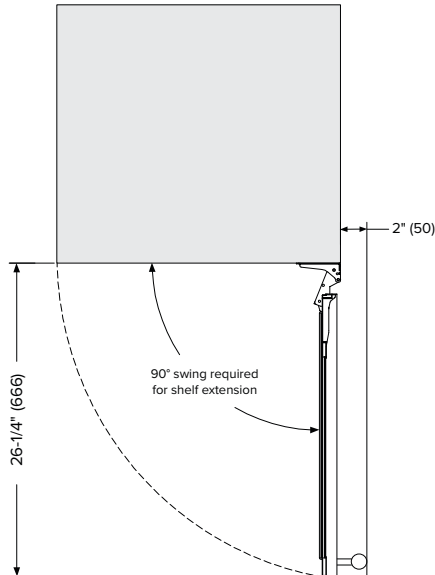

### ADDITIONAL FEATURES

- Temperature range: 34°F–65°F
- Includes three (3) full extension beverage shelves, plus one (1) shallow bottom shelf to fully utilize interior space
- The integrated door lock, along with the door ajar and temperature alarms, provide an extra layer of security
- Vibration-dampening wire shelves with stainless steel decorative fronts are both stylish and functional
- Zero-clearance door hinges allow for a seamless installation with adjacent cabinetry

## DIMENSIONS

FRONT

SIDE

TOP

## CUTOUT DIMENSIONS