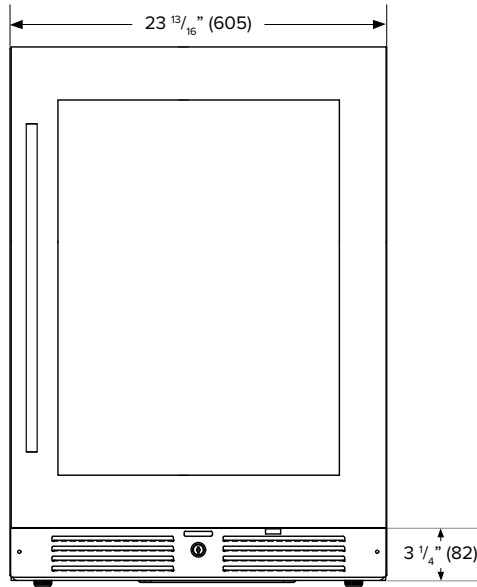

FRONT

SIDE

TOP

SPECIFICATIONS:

Model #	L3024UI2WSG
Capacity (750 mL Wine Bottles) - Upper Zone	16
Capacity (750 mL Wine Bottles) - Lower Zone	21
Capacity (Volume)	4.76 cu ft
Product Depth	23 7/16"
Product Height (Min)	34"
Product Width	23 13/16"
Product Weight	171 lbs.
Refrigerant Type	R600a
Temperature Range	39 - 65°F
Power Cord Length	6.5'
Amps	1.5
Electric Supply	115 VAC, 60 Hz

INSTALLATION NOTES:

- The plug requires an additional 2" for clearance. A recessed receptacle may be required for fully recessed installations
- Dimensions in parentheses are in millimeters

CUTOUT DIMENSIONS