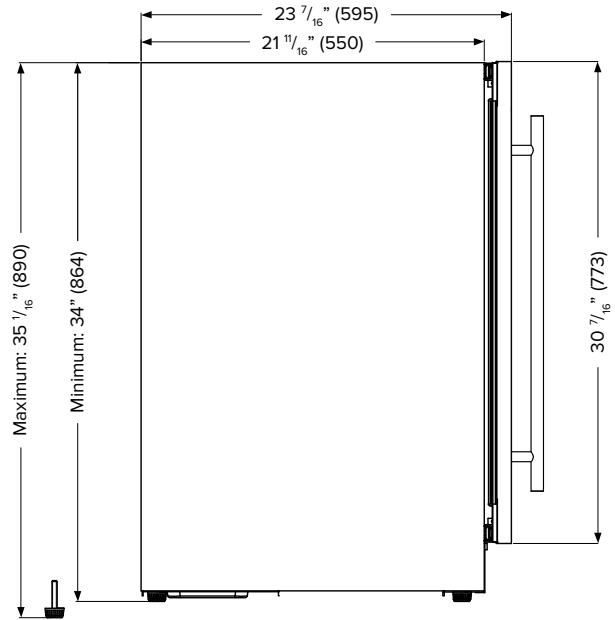

TOP

**SPECIFICATIONS:**

|   |                |
|---|----------------|
| Model #                                     | L3024UI2WSG    |
| Capacity (750 mL Wine Bottles) - Upper Zone | 16             |
| Capacity (750 mL Wine Bottles) - Lower Zone | 21             |
| Capacity (Volume)                           | 4.76 cu ft     |
| Product Depth                               | 23 7/16"       |
| Product Height (Min)                        | 34"            |
| Product Width                               | 23 13/16"      |
| Product Weight                              | 171 lbs.       |
| Refrigerant Type                            | R600a          |
| Temperature Range                           | 39 - 65°F      |
| Power Cord Length                           | 6.5'           |
| Amps  | 1.5            |
| Electric Supply                             | 115 VAC, 60 Hz |