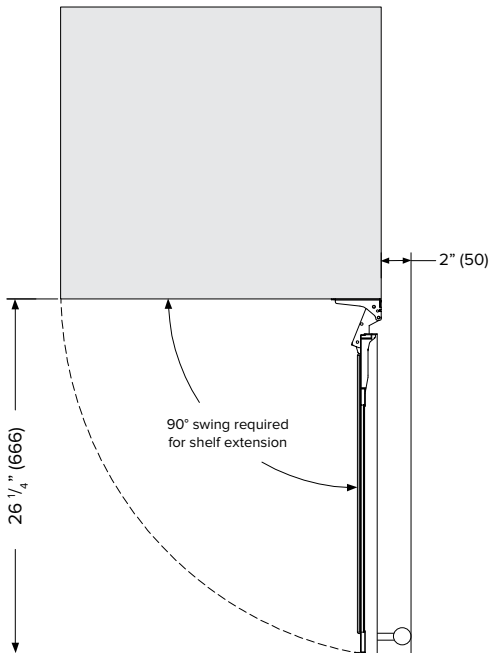

TOP

**SPECIFICATIONS:**

|   |                |
|---|----------------|
| Model #                                     | L3024UI2WSG    |
| Capacity (750 mL Wine Bottles) - Upper Zone | 16             |
| Capacity (750 mL Wine Bottles) - Lower Zone | 21             |
| Capacity (Volume)                           | 4.76 cu ft     |
| Product Depth                               | 23 7/16"       |
| Product Height (Min)                        | 34"            |
| Product Width                               | 23 13/16"      |
| Product Weight                              | 171 lbs.       |
| Refrigerant Type                            | R600a          |
| Temperature Range                           | 39 - 65°F      |
| Power Cord Length                           | 6.5'           |
| Amps  | 1.5            |
| Electric Supply                             | 115 VAC, 60 Hz |

**INSTALLATION NOTES:**

- The plug requires an additional 2" for clearance. A recessed receptacle may be required for fully recessed installations
- Dimensions in parentheses are in millimeters

**CUTOUT DIMENSIONS**