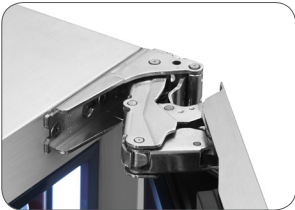

UNIVERSAL FEATURES

**EVERGLIDE™
HINGES**