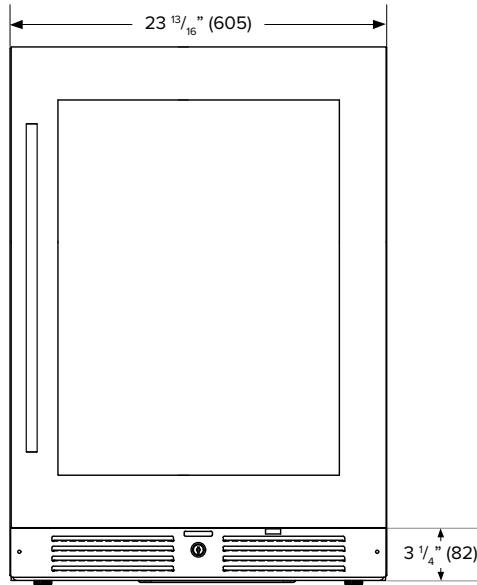

### ADDITIONAL FEATURES:

- Includes five (5) full extension wine shelves plus one (1) shallow bottom shelf to fully utilize interior space
- The integrated door lock, along with the door ajar and temperature alarms, provide an extra layer of security
- Vibration-dampening wire shelves with stainless steel decorative fronts are both stylish and functional
- Zero-clearance door hinges allow for a seamless installation with adjacent cabinetry
- Temperature range: 39 - 65°F

### ACCESSORIES:

Model	Description	Finish
HDLPRO	PRO Style Handle for Undercounter Models	Stainless Steel

FRONT

SIDE

TOP

**SPECIFICATIONS:**

Model #	L3024UI1WSG
Capacity (750 mL Wine Bottles)	44
Capacity (Volume)	5.21 cu ft
Product Depth	23 7/16"
Product Height (Min)	34"
Product Width	23 13/16"
Product Weight	180 lbs.
Refrigerant Type	R600a
Temperature Range	39 - 65°F
Power Cord Length	6.5'
Amps	1.5
Electric Supply	115 VAC, 60 Hz