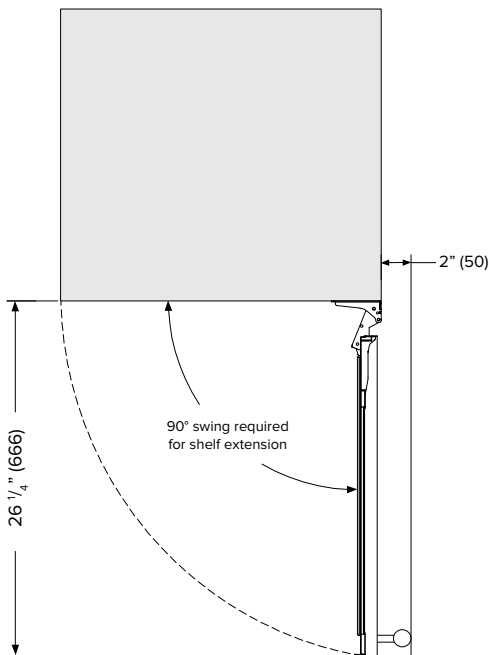

### ACCESSORIES:

Model	Description	Finish
HDLPRO	PRO Style Handle for Undercounter Models	Stainless Steel

FRONT

SIDE

TOP

**SPECIFICATIONS:**

Model #	L3024UI1WSG
Capacity (750 mL Wine Bottles)	44
Capacity (Volume)	5.21 cu ft
Product Depth	23 7/16"
Product Height (Min)	34"
Product Width	23 13/16"
Product Weight	180 lbs.
Refrigerant Type	R600a
Temperature Range	39 - 65°F
Power Cord Length	6.5'
Amps	1.5
Electric Supply	115 VAC, 60 Hz

**INSTALLATION NOTES:**

- The plug requires an additional 2" for clearance. A recessed receptacle may be required for fully recessed installations
- Dimensions in parentheses are in millimeters

**CUTOUT DIMENSIONS**