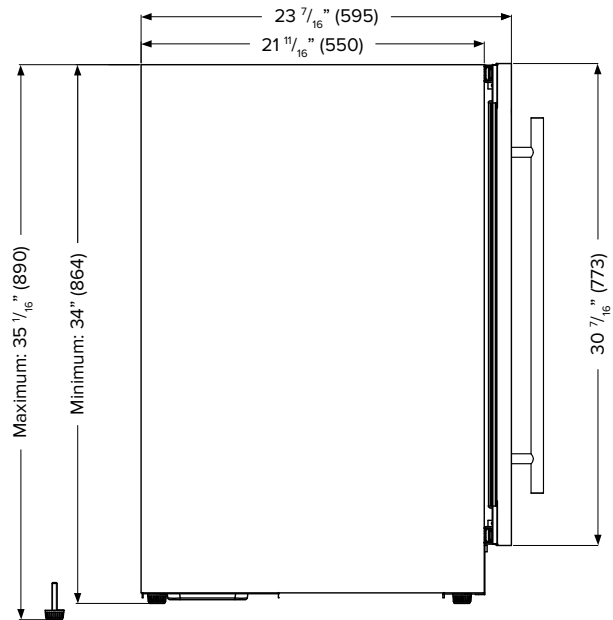

### ACCESSORIES:

Model	Description	Finish
HDLPRO	PRO Style Handle for Undercounter Models	Stainless Steel

FRONT

SIDE

TOP

**SPECIFICATIONS:**

Model #	L3024UI1WSG
Capacity (750 mL Wine Bottles)	44
Capacity (Volume)	5.21 cu ft
Product Depth	23 7/16"
Product Height (Min)	34"
Product Width	23 13/16"
Product Weight	180 lbs.
Refrigerant Type	R600a
Temperature Range	39 - 65°F
Power Cord Length	6.5'
Amps	1.5
Electric Supply	115 VAC, 60 Hz