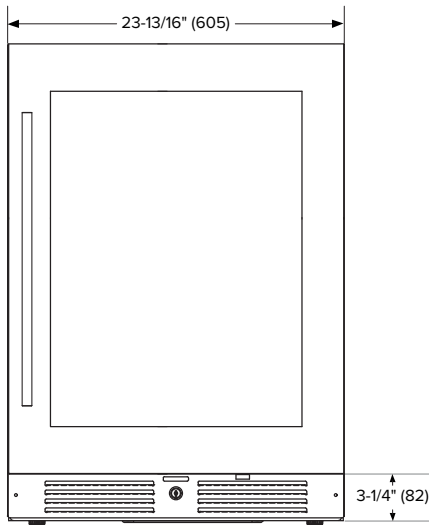

**DIMENSIONS:**

**FRONT**

**SIDE**

Please note: the 23-1/4" depth does not include the depth of the custom panel door

**TOP**

**SPECIFICATIONS:**

<b>Model#</b>	L3024UI1MPR
<b>Capacity (750 mL Wine Bottles)</b>	16
<b>Capacity (12 oz. Cans)</b>	63
<b>Capacity (Volume)</b>	5.21 cu ft
<b>Product Depth</b>	23-1/4"
<b>Product Height (Min)</b>	34"
<b>Product Width</b>	23-13/16"
<b>Product Weight</b>	156 lbs.
<b>Refrigerant Type</b>	R600a
<b>Temperature Range</b>	34°F–65°F
<b>Power Cord Length</b>	6.5'
<b>Amps</b>	1.5
<b>Electric Supply</b>	115 VAC, 60 Hz

**CUTOUT DIMENSIONS**