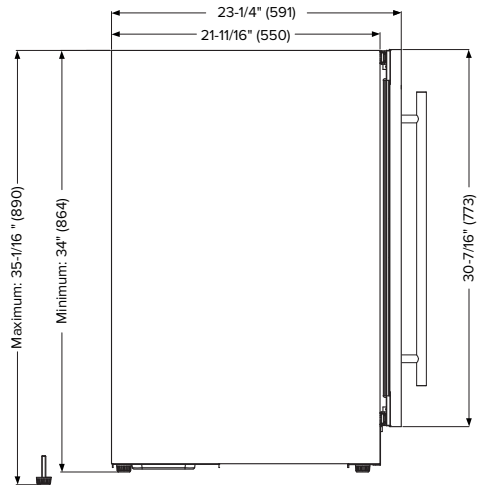

**DIMENSIONS:**

**FRONT**

**SIDE**

Please note: the 23-1/4" depth does not include the depth of the custom panel door

**TOP**

**SPECIFICATIONS:**

<b>Model#</b>	L3024UI1MPR
<b>Capacity (750 mL Wine Bottles)</b>	16
<b>Capacity (12 oz. Cans)</b>	63
<b>Capacity (Volume)</b>	5.21 cu ft
<b>Product Depth</b>	23-1/4"
<b>Product Height (Min)</b>	34"
<b>Product Width</b>	23-13/16"
<b>Product Weight</b>	156 lbs.
<b>Refrigerant Type</b>	R600a
<b>Temperature Range</b>	34°F–65°F
<b>Power Cord Length</b>	6.5'
<b>Amps</b>	1.5
<b>Electric Supply</b>	115 VAC, 60 Hz

NEMA 5-15P

**INSTALLATION NOTES:**

- The plug requires an additional 2" for clearance; a recessed receptacle may be required for fully recessed installations
- Dimensions in parentheses are in millimeters
- Cutout dimensions are based off a standard 3/4" panel overlay

**CUTOUT DIMENSIONS**