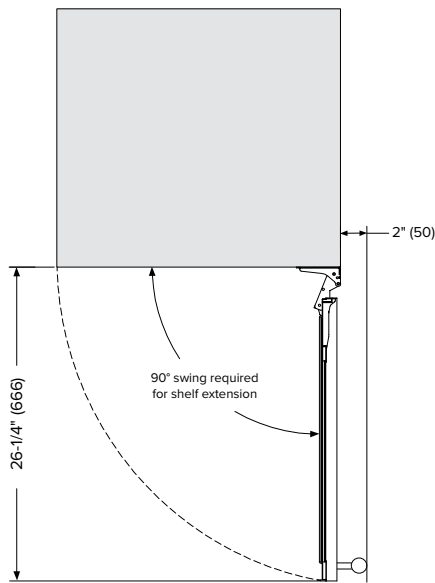

**DIMENSIONS:**

**FRONT**

**SIDE**

Please note: the 23-1/4" depth does not include the depth of the custom panel door

**TOP**

**SPECIFICATIONS:**

<b>Model#</b>	L3024UI1MPR
<b>Capacity (750 mL Wine Bottles)</b>	16
<b>Capacity (12 oz. Cans)</b>	63
<b>Capacity (Volume)</b>	5.21 cu ft
<b>Product Depth</b>	23-1/4"
<b>Product Height (Min)</b>	34"
<b>Product Width</b>	23-13/16"
<b>Product Weight</b>	156 lbs.
<b>Refrigerant Type</b>	R600a
<b>Temperature Range</b>	34°F–65°F
<b>Power Cord Length</b>	6.5'
<b>Amps</b>	1.5
<b>Electric Supply</b>	115 VAC, 60 Hz

NEMA 5-15P

**INSTALLATION NOTES:**

- The plug requires an additional 2" for clearance; a recessed receptacle may be required for fully recessed installations
- Dimensions in parentheses are in millimeters
- Cutout dimensions are based off a standard 3/4" panel overlay

**CUTOUT DIMENSIONS**