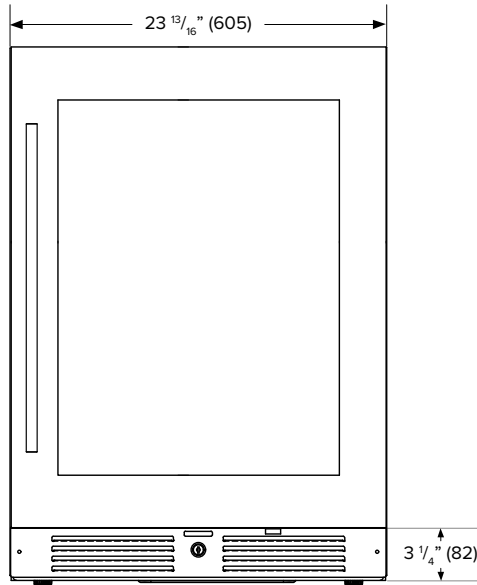

BEVERAGE REFRIGERATOR

L3024UI1BSG - 24 Inch Single Zone Undercounter Beverage Refrigerator with 147 Can Capacity

FEATURES:

- **Everglide™ System:** A system of soft closing door hinges and shelves mitigates unwanted vibrations to your refrigerator's contents
- Fully height-adjustable shelves enable a user to move shelves up and down vertical tracking with the option to choose from a wide range of heights, creating more or less space on each shelf
- Best-in-class cabinet lighting runs the entire interior length of three sides with versatile LED color options: Blue, white and amber
- Commercial grade 304 stainless steel interior and exterior cabinet
- Precision cooling to drive air evenly throughout the interior, preventing unwanted hotspots
- Low-E, double-pane glass door with a layer of argon gas to maximize energy efficiency and deter harmful UV rays

ADDITIONAL FEATURES:

- Includes three (3) full extension beverage shelves plus one (1) shallow bottom shelf to fully utilize interior space
- The integrated door lock, along with the door ajar and temperature alarms, provide an extra layer of security
- Vibration-dampening wire shelves with stainless steel decorative fronts are both stylish and functional
- Zero-clearance door hinges allow for a seamless installation with adjacent cabinetry
- Temperature range: 34 - 65°F

ACCESSORIES:

Model	Description	Finish
HDLPRO	PRO Style Handle for Undercounter Models	Stainless Steel

FRONT

SIDE

TOP

SPECIFICATIONS:

Model #	L3024UI1BSG
Capacity (12 oz. Cans)	147
Capacity (Volume)	5.21 cu ft
Product Depth	23 7/16"
Product Height (Min)	34"
Product Width	23 13/16"
Product Weight	164 lbs.
Refrigerant Type	R600a
Temperature Range	34 - 65°F
Power Cord Length	6.5'
Amps	1.5
Electric Supply	115 VAC, 60 Hz