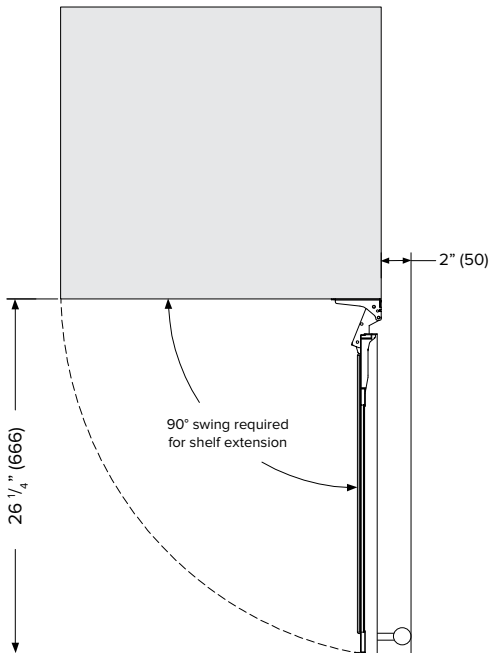

ADDITIONAL FEATURES:

- Includes three (3) full extension beverage shelves plus one (1) shallow bottom shelf to fully utilize interior space
- The integrated door lock, along with the door ajar and temperature alarms, provide an extra layer of security
- Vibration-dampening wire shelves with stainless steel decorative fronts are both stylish and functional
- Zero-clearance door hinges allow for a seamless installation with adjacent cabinetry
- Temperature range: 34 - 65°F

ACCESSORIES:

Model	Description	Finish
HDLPRO	PRO Style Handle for Undercounter Models	Stainless Steel

FRONT

SIDE

TOP

SPECIFICATIONS:

Model #	L3024UI1BSG
Capacity (12 oz. Cans)	147
Capacity (Volume)	5.21 cu ft
Product Depth	23 7/16"
Product Height (Min)	34"
Product Width	23 13/16"
Product Weight	164 lbs.
Refrigerant Type	R600a
Temperature Range	34 - 65°F
Power Cord Length	6.5'
Amps	1.5
Electric Supply	115 VAC, 60 Hz

INSTALLATION NOTES:

- The plug requires an additional 2" for clearance. A recessed receptacle may be required for fully recessed installations
- Dimensions in parentheses are in millimeters

CUTOUT DIMENSIONS