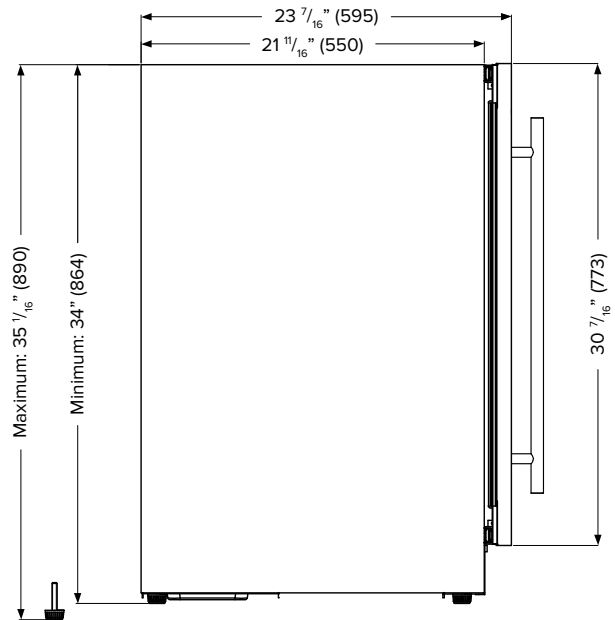

ADDITIONAL FEATURES:

- Includes three (3) full extension beverage shelves plus one (1) shallow bottom shelf to fully utilize interior space
- The integrated door lock, along with the door ajar and temperature alarms, provide an extra layer of security
- Vibration-dampening wire shelves with stainless steel decorative fronts are both stylish and functional
- Zero-clearance door hinges allow for a seamless installation with adjacent cabinetry
- Temperature range: 34 - 65°F

ACCESSORIES:

Model	Description	Finish
HDLPRO	PRO Style Handle for Undercounter Models	Stainless Steel

FRONT

SIDE

TOP

SPECIFICATIONS:

Model #	L3024UI1BSG
Capacity (12 oz. Cans)	147
Capacity (Volume)	5.21 cu ft
Product Depth	23 7/16"
Product Height (Min)	34"
Product Width	23 13/16"
Product Weight	164 lbs.
Refrigerant Type	R600a
Temperature Range	34 - 65°F
Power Cord Length	6.5'
Amps	1.5
Electric Supply	115 VAC, 60 Hz

INSTALLATION NOTES:

- The plug requires an additional 2" for clearance. A recessed receptacle may be required for fully recessed installations
- Dimensions in parentheses are in millimeters

CUTOUT DIMENSIONS