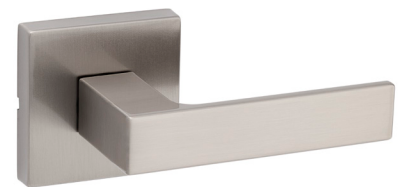

Singapore Lever with square rose in Satin Nickel

Finishes