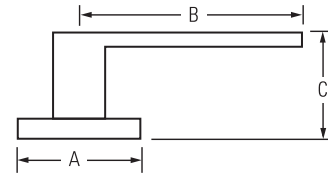

Functions

Passage/Hall/Closet: Both levers always free.
- 720SAL

Privacy/Bed/Bath: Both levers locked or unlocked by push-button inside. Outside lever unlocked by emergency key.
- 730SAL

Keyed Entry Lever: Both sides locked or unlocked by key outside or turn-button inside.
- 740SAL

Half Dummy Trim, Surface Mounted:
For doors where only a pull is required. No operation.
- 788SAL

Interior Pack: Inside lever of handleset.
800/801/802 Handlesets:
- 966SAL: Single-Cylinder
- 968SAL: Dummy
818/819 Handlesets:
- 971SAL: Single-Cylinder
- 973SAL: Dummy

Dimensions

| Design | A | B | C | C (Keyed) |
|-----------------------|----------|---------|--------|-----------|
| Singapore Round Rose | 2 11/16" | 4 7/32" | 2 1/2" | 2 1/4" |
| Singapore Square Rose | 2 11/16" | 4 7/32" | 2 1/2" | 2 1/4" |