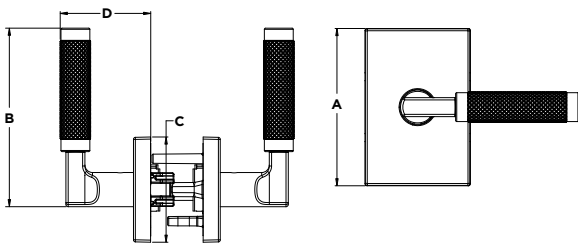

#1 SELLING U.S. LOCK BRAND*

Numerator TruView, Unit Share Report, 2024

Specifications

Door Prep	Cross Bore 2-1/8". Edge Bore 1"
Backset	Adjustable 2 3/8" or 2 3/4"
Door Thickness	1 3/8" - 1 3/4" Doors standard Thick Door Kit Available for 720 & 740 functions
Cylinder	SmartKey Security™
Faceplates	1" x 2 1/4" includes round corner, square corner and drive-in
Strikes	Includes 2 1/4" full lip round corner, other options available
Bolt	1/2" Throw
Door Handing	Reversible for right- or left-hand doors.
ANSI/BHMA	A156.30 Grade AAA certified
ADA	720 & 730 functions are in compliance with the American National Standards Institute (ANSI A117.1)
UL	N/A
Warranty	Lifetime Mechanical and Lifetime Finish

Dimensions

Design	A	B	B (Keyed)
Prava	4 1/8"	4 11/16"	4 25/32"
	C	D	D (Keyed)
	2 25/32"	2 3/8"	2 13/32"

Finishes

Satin
Brass 4

Satin
Nickel 15

Matte
Black s14

Matte Black with
Satin Brass s14/4

LIFETIME
WARRANTY