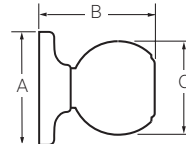

KWIKSET SIGNATURE SERIES KNOBS

Design	A	B	C
Arroyo	2-5/8"	2-7/16"	2-3/16"
Abbey®	2-5/8"	2-7/16"	2-3/8"
Hancock®	2-5/8"	2-1/2"	2-3/8"
Laurel®	2-5/8"	2-7/16"	2-7/16"
Pismo	2-5/8"	2-13/32"	2-6/7"