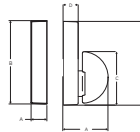

KWIKSET SIGNATURE SERIES 158-159 DEADBOLT

Round Design	A	B	C
158 Interior	2-17/32"	1-13/32"	1-11/16"
158 Exterior	2-17/32"	15/16"	
159 Interior	2-17/32"	1-13/32"	1-11/16"
159 Exterior	2-17/32"	15/16"	

Square Design	A	B	C
158 Interior	2-17/32"	1-13/32"	1-11/16"
158 Exterior	2-19/32"	15/16"	
159 Interior	2-17/32"	1-13/32"	1-11/16"
159 Exterior	2-19/32"	15/16"	

KWIKSET SIGNATURE SERIES 980-985 DEADBOLT

Design	A	B	C
980 Interior	2-19/32"	1-5/32"	1-13/16"
980 Exterior	2-5/8"	1-1/32"	
985 Interior	2-5/8"	1-1/32"	
985 Exterior	2-5/8"	1-1/32"	

KWIKSET SIGNATURE SERIES 780-785 DEADBOLT

Design	A	B	C
780, 782 Interior	2-1/2"	15/16"	1-25/32"
780, 782 Exterior	2-5/8"	1-1/8"	
784, 785 Interior	2-5/8"	1-1/8"	
784, 785 Exterior	2-5/8"	1-1/8"	

KWIKSET SIGNATURE SERIES 258 UPTOWN, DOWNTOWN & MIDTOWN

Design	A	B	C
258 Round Interior	1-3/8"	1-21/32"	2-5/8"
258 Round Exterior	9/16"	2-5/8"	

Design	A	B	C
258 Square Interior	1-7/16"	1-21/32"	2-5/8"
258 Square Exterior	1/2"	2-5/8"	

Design	A	B	C	D
258 MDT Interior	1-7/16"	2-11/16"	1-21/32"	1/2"
258 MDT Exterior	1/2"	2-11/16"		