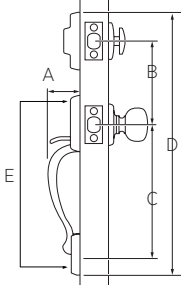

KWIKSET SIGNATURE SERIES HANDLESET

Design	A	B	C	D	E
Arlington®	2-1/2"	5-1/2"	11"	19-1/16"	15
Ashfield™	2-31/32"	5-1/2"	8-13/32"	17-3/4"	14-11/25"
Austin	3-1/8"	5-1/2"	8-13/32"	18-13/32"	13-17/20"
			9-1/8"		
			9-11/16"		
Avalon™	2-7/8"	5-1/2"	8-13/32"	18-5/32"	12-13/20"
Chelsea®	2-3/16"	5-1/2"	9-11/16"	18-1/2"	13
Hawthorne™	2-7/8"	5-1/2"	8-13/32"	17-7/16"	13-2/5"
Montara™	2-5/8"	5-1/2"	8-13/32"	17-5/8"	12-1/5"
			9-1/8"		
			9-11/16"		
Prague	2-25/32"	5-1/2"	8-13/32"	17-23/32"	
			9-11/16"		
Prescott	2-25/32"	5-1/2"	8-13/32"	17-23/32"	
			9-11/16"		
San Clemente	2-5/8"	5-1/2"	8-13/32"	17-15/16"	
			9-11/16"		
Shelburne™	2-7/8"	5-1/2"	8-13/32"	18-1/4"	12-3/5"
Tavaris	2-17/32"	5-1/2"	8-13/32"	18"	12-19/25"
Vancouver	2-1/32"	5-1/2"	8-13/32"	17-15/16"	
			9-11/16"		

KWIKSET SIGNATURE SERIES KNOBS

Design	A	B	C
Arroyo	2-5/8"	2-7/16"	2-3/16"
Abbey®	2-5/8"	2-7/16"	2-3/8"
Hancock®	2-5/8"	2-1/2"	2-3/8"
Laurel®	2-5/8"	2-7/16"	2-7/16"
Pismo	2-5/8"	2-13/32"	2-6/7"

KWIKSET SIGNATURE SERIES LEVERS

KWIKSET SIGNATURE SERIES 158-159 DEADBOLT

Round Design	A	B	C
158 Interior	2-17/32"	1-13/32"	1-11/16"
158 Exterior	2-17/32"	15/16"	
159 Interior	2-17/32"	1-13/32"	1-11/16"
159 Exterior	2-17/32"	15/16"	

Square Design	A	B	C
158 Interior	2-17/32"	1-13/32"	1-11/16"
158 Exterior	2-19/32"	15/16"	
159 Interior	2-17/32"	1-13/32"	1-11/16"
159 Exterior	2-19/32"	15/16"	

Design	A	B	C
258 Round Interior	1-3/8"	1-21/32"	2-5/8"
258 Round Exterior	9/16"	2-5/8"	

Design	A	B	C
258 Square Interior	1-7/16"	1-21/32"	2-5/8"
258 Square Exterior	1/2"	2-5/8"	

Design	A	B	C	D
258 MDT Interior	1-7/16"	2-11/16"	1-21/32"	1/2"
258 MDT Exterior	1/2"	2-11/16"		