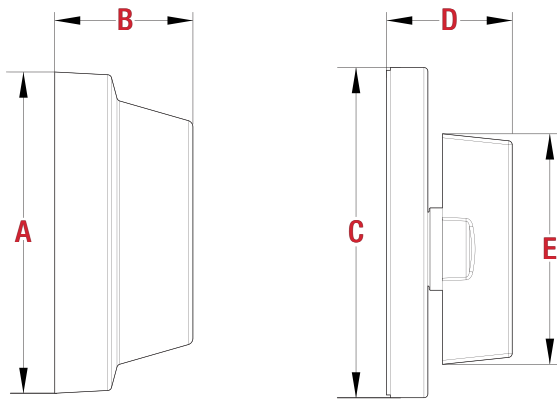

#1 SELLING U.S. LOCK BRAND*

*Source: TraQline US quarterly brand unit share report, Q4 2006 through Q1 2020

Specifications

Door Prep	<ul style="list-style-type: none"> ▪ 660: Cross Bore 2 1/8". Edge Bore 1". Latch face 1" x 2 1/4". ▪ 663: Crossbore 1-5/8". Edge Bore 1". Latch Face 1" x 2-1/4".
Backset	<ul style="list-style-type: none"> ▪ 660: Adjustable latch standard. ▪ 663: Adjustable to 2 3/8" standard x 2 3/4" optional.
Door Thickness	660: 1 3/8" - 1 3/4" doors standard.
Cylinder	660: SmartKey Security™
Faceplates	1" x 2-1/4". Specify round corner, square corner or drive-in.
Strikes	1" x 2-1/4". Specify round corner or square corner. Other options available.

Bolt	1" throw.
Door Handing	Reversible for right or left-hand doors.
ANSI/BHMA	Grade 3 Certified
ADA	Interior turn piece is in compliance with the American National Standards Institute (ANSI A117.1) and the Americans with Disabilities Act (ADA).
UL	Optional UL 1/3 hour fire rating for all functions

Dimensions

Exterior

Interior

Dimensions	A	B	C	D	E
Exterior	2 7/16"	1 1/16"			
Interior			2 1/2"	3 1/32"	1 3/4"

Kwikset's SmartKey™ Security™ provides homeowners with the superior security that is resistant to a variety of advanced break-in methods.