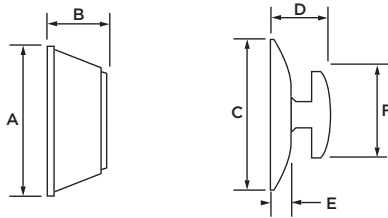

## Dimensions

Design	A	B	C	D	E	F
258 SQT	2-5/8"	1/2"	2-5/8"	1-3/8"	7/16"	1-8/13"
258 RDT	2-5/8"	1/2"	2-5/8"	1-7/16"	7/16"	1-11/17"

Uptown™ Deadbolt  
in Satin Nickel

Downtown™ Deadbolt  
in Satin Nickel