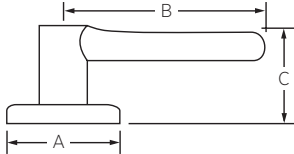

KWIKSET HANDLESET

Design	A	B	C	D	E
Amador	2-5/32"	5-1/2"	9-11/16"	17-15/32"	12-14/28"
Belleview™	2-5/32"	5-1/2"	8-13/32"	18-1/16"	12-1/10"
Dakota™	2-5/32"	5-1/2"	8-13/32"	17-3/16"	12-1/10"

KWIKSET KNOB

Design	A	B	C
Aliso™	2-5/8"	2-3/4"	2-2/5"
Cove™	2-5/8"	2-1/2"	2-3/16"
Polo®	2-5/8"	2-23/32"	1-7/8"
Tylo®	2-5/8"	2-1/2"	1-7/8"

KWIKSET LEVER

Design	A	B	C	C (Keyed)
Balboa™	2-5/8"	4-7/32"	1-15/16"	2-13/32"
Breton	2-5/8"	4"	2-7/16"	2-15/32"
Casey	2-5/8"	4-1/10"	2-3/5"	2-7/16"
Delta®	2-5/8"	3-5/8"	1-7/8"	2-15/32"
Dorian®	2-5/8"	3-3/4"	2-1/8"	2-11/16"
Ladera®	2-5/8"	4-3/16"	1-7/8"	2-7/16"

KWIKSET DEADBOLT

Design	A	B	C	D	E	F
660	2-7/16"	1-1/16"	2-1/2"	2-7/32"	5/16"	1-3/4"
660RDT	2-7/16"	1-1/16"	2-1/2"	3-1/32"	1-3/4"	
660SQT	2-7/16"	1-1/16"	2-1/2"	3-1/32"	1-3/4"	
663			2-1/2"	2-7/32"	5/16"	1-3/4"
663RDT			2-1/2"	3-1/32"	1-3/4"	
663SQT	2-7/16"	1-1/16"	2-1/2"	3-1/32"	1-3/4"	
665	2-7/16"	1-1/16"	2-1/2"	1-1/16"		
665RDT	2-7/16"	1-1/16"	2-7/16"	1-1/16"		
667	2-17/32"	3/8"	2-1/2"	2-7/32"	5/16"	1-3/4"
677	2-17/32"	3/8"	2-1/2"	2-7/32"	5/16"	1-3/4"