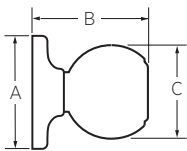

KWIKSET HANDLESET

Design	A	B	C	D	E
Amador	2-5/32"	5-1/2"	9-11/16"	17-15/32"	12-14/28"
Belleview™	2-5/32"	5-1/2"	8-13/32"	18-1/16"	12-1/10"
Dakota™	2-5/32"	5-1/2"	8-13/32"	17-3/16"	12-1/10"

KWIKSET KNOB

Design	A	B	C
Aliso™	2-5/8"	2-3/4"	2-2/5"
Cove™	2-5/8"	2-1/2"	2-3/16"
Polo®	2-5/8"	2-23/32"	1-7/8"
Tylo®	2-5/8"	2-1/2"	1-7/8"

KWIKSET LEVER

Design	A	B	C	C (Keyed)
Balboa™	2-5/8"	4-7/32"	1-15/16"	2-13/32"
Breton	2-5/8"	4"	2-7/16"	2-15/32"
Casey	2-5/8"	4-1/10"	2-3/5"	2-7/16"
Delta®	2-5/8"	3-5/8"	1-7/8"	2-15/32"
Dorian®	2-5/8"	3-3/4"	2-1/8"	2-11/16"
Ladera®	2-5/8"	4-3/16"	1-7/8"	2-7/16"

KWIKSET DEADBOLT

Design	A	B	C	D	E	F
660	2-7/16"	1-1/16"	2-1/2"	2-7/32"	5/16"	1-3/4"
660RDT	2-7/16"	1-1/16"	2-1/2"	3-1/32"	1-3/4"	
660SQT	2-7/16"	1-1/16"	2-1/2"	3-1/32"	1-3/4"	
663			2-1/2"	2-7/32"	5/16"	1-3/4"
663RDT			2-1/2"	3-1/32"	1-3/4"	
663SQT	2-7/16"	1-1/16"	2-1/2"	3-1/32"	1-3/4"	
665	2-7/16"	1-1/16"	2-1/2"	1-1/16"		
665RDT	2-7/16"	1-1/16"	2-7/16"	1-1/16"		
667	2-17/32"	3/8"	2-1/2"	2-7/32"	5/16"	1-3/4"
677	2-17/32"	3/8"	2-1/2"	2-7/32"	5/16"	1-3/4"