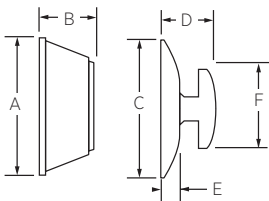

KWIKSET HANDLESET

Design	A	B	C	D	E
Amador	2-5/32"	5-1/2"	9-11/16"	17-15/32"	12-14/28"
Belleview™	2-5/32"	5-1/2"	8-13/32"	18-1/16"	12-1/10"
Dakota™	2-5/32"	5-1/2"	8-13/32"	17-3/16"	12-1/10"

KWIKSET KNOB

Design	A	B	C
Aliso™	2-5/8"	2-3/4"	2-2/5"
Cove™	2-5/8"	2-1/2"	2-3/16"
Polo®	2-5/8"	2-23/32"	1-7/8"
Tylo®	2-5/8"	2-1/2"	1-7/8"

KWIKSET LEVER

Design	A	B	C	C (Keyed)
Balboa™	2-5/8"	4-7/32"	1-15/16"	2-13/32"
Breton	2-5/8"	4"	2-7/16"	2-15/32"
Casey	2-5/8"	4-1/10"	2-3/5"	2-7/16"
Delta®	2-5/8"	3-5/8"	1-7/8"	2-15/32"
Dorian®	2-5/8"	3-3/4"	2-1/8"	2-11/16"
Ladera®	2-5/8"	4-3/16"	1-7/8"	2-7/16"

KWIKSET DEADBOLT

Design	A	B	C	D	E	F
660	2-7/16"	1-1/16"	2-1/2"	2-7/32"	5/16"	1-3/4"
660RDT	2-7/16"	1-1/16"	2-1/2"	3-1/32"	1-3/4"	
660SQT	2-7/16"	1-1/16"	2-1/2"	3-1/32"	1-3/4"	
663			2-1/2"	2-7/32"	5/16"	1-3/4"
663RDT			2-1/2"	3-1/32"	1-3/4"	
663SQT	2-7/16"	1-1/16"	2-1/2"	3-1/32"	1-3/4"	
665	2-7/16"	1-1/16"	2-1/2"	1-1/16"		
665RDT	2-7/16"	1-1/16"	2-7/16"	1-1/16"		
667	2-17/32"	3/8"	2-1/2"	2-7/32"	5/16"	1-3/4"
677	2-17/32"	3/8"	2-1/2"	2-7/32"	5/16"	1-3/4"