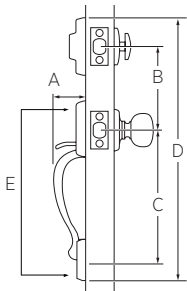

KWIKSET HANDLESET

Design	A	B	C	D	E
Amador	2-5/32"	5-1/2"	9-11/16"	17-15/32"	12-14/28"
Belleview™	2-5/32"	5-1/2"	8-13/32"	18-1/16"	12-1/10"
Dakota™	2-5/32"	5-1/2"	8-13/32"	17-3/16"	12-1/10"

KWIKSET KNOB

Design	A	B	C
Aliso™	2-5/8"	2-3/4"	2-2/5"
Cove™	2-5/8"	2-1/2"	2-3/16"
Polo®	2-5/8"	2-23/32"	1-7/8"
Tylo®	2-5/8"	2-1/2"	1-7/8"

KWIKSET LEVER

Design	A	B	C	C (Keyed)
Balboa™	2-5/8"	4-7/32"	1-15/16"	2-13/32"
Breton	2-5/8"	4"	2-7/16"	2-15/32"
Casey	2-5/8"	4-1/10"	2-3/5"	2-7/16"
Delta®	2-5/8"	3-5/8"	1-7/8"	2-15/32"
Dorian®	2-5/8"	3-3/4"	2-1/8"	2-11/16"
Ladera®	2-5/8"	4-3/16"	1-7/8"	2-7/16"

KWIKSET DEADBOLT

Design	A	B	C	D	E	F
660	2-7/16"	1-1/16"	2-1/2"	2-7/32"	5/16"	1-3/4"
660RDT	2-7/16"	1-1/16"	2-1/2"	3-1/32"	1-3/4"	
660SQT	2-7/16"	1-1/16"	2-1/2"	3-1/32"	1-3/4"	
663			2-1/2"	2-7/32"	5/16"	1-3/4"
663RDT			2-1/2"	3-1/32"	1-3/4"	
663SQT	2-7/16"	1-1/16"	2-1/2"	3-1/32"	1-3/4"	
665	2-7/16"	1-1/16"	2-1/2"	1-1/16"		
665RDT	2-7/16"	1-1/16"	2-7/16"	1-1/16"		
667	2-17/32"	3/8"	2-1/2"	2-7/32"	5/16"	1-3/4"
677	2-17/32"	3/8"	2-1/2"	2-7/32"	5/16"	1-3/4"