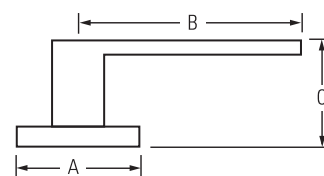

Functions

Passage/Hall/Closet: Both levers always free.
- 720KAL

Privacy/Bed/Bath: Both levers locked
or unlocked by push-button inside. Outside
lever unlocked by emergency key.
- 730KAL

Keyed Entry Lever: Both sides locked or
unlocked by key outside or turn-button inside.
- 740KAL SMT

Half Dummy Trim, Surface Mounted:
For doors where only a pull is required.
No operation.
- 788KAL

Interior Pack: Inside lever of handleset.
800 Handlesets:
- 966KAL SMT: Single Cylinder
818 Handlesets:
- 971KAL SMT: Single Cylinder

Dimensions

Design	A	B	C	C (Keyed)
Katella	2 21/32"	4 1/4"	2 15/32"	2 9/16"

Finishes

MICROBAN

Satin
Nickel 15

Matte
Black 514

Garantía de por vida

Katella Entry Lever SmartKey Security™
with Round Rose in Satin Nickel