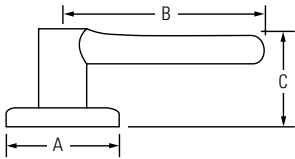

## KWIKSET HANDLESET

Design	A	B	C	D
Belleview™	2-5/32"	5-1/2"	8-13/32"	18-1/16"
Dakota™	2-5/32"	5-1/2"	8-13/32"	17-3/16"

## KWIKSET KNOB

	A	B	C
Aliso™	2-5/8"	2-3/4"	2-2/5"
Cove™	2-5/8"	2-1/2"	2-3/16"
Polo®	2-5/8"	2-23/32"	1-7/8"
Tylo®	2-5/8"	2-1/2"	1-7/8"

## KWIKSET LEVER

Design	A	B	C	C (Keyed)
Balboa™	2-5/8"	4-7/32"	1-15/16"	2-13/32"
Delta®	2-5/8"	3-5/8"	1-7/8"	2-15/32"
Dorian®	2-5/8"	3-3/4"	2-1/8"	2-11/16"
Ladera®	2-5/8"	4-3/16"	1-7/8"	2-7/16"

## KWIKSET DEADBOLT

Design	A	B	C	D	E	F
660	2-7/16"	1-1/16"	2-1/2"	27/32"	5/16"	1-3/4"
663			2-1/2"	27/32"	5/16"	1-3/4"
665	2-7/16"	1-1/16"	2-1/2"	1-1/16"		
667	2-17/32"	3/8"	2-1/2"	27/32"	5/16"	1-3/4"
677	2-17/32"	3/8"	2-1/2"	27/32"	5/16"	1-3/4"