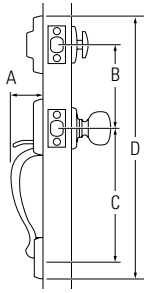

## KWIKSET HANDLESET

Design	A	B	C	D
Belleview™	2-5/32"	5-1/2"	8-13/32"	18-1/16"
Dakota™	2-5/32"	5-1/2"	8-13/32"	17-3/16"

## KWIKSET KNOB

	A	B	C
Aliso™	2-5/8"	2-3/4"	2-2/5"
Cove™	2-5/8"	2-1/2"	2-3/16"
Polo®	2-5/8"	2-23/32"	1-7/8"
Tylo®	2-5/8"	2-1/2"	1-7/8"

## KWIKSET LEVER

Design	A	B	C	C (Keyed)
Balboa™	2-5/8"	4-7/32"	1-15/16"	2-13/32"
Delta®	2-5/8"	3-5/8"	1-7/8"	2-15/32"
Dorian®	2-5/8"	3-3/4"	2-1/8"	2-11/16"
Ladera®	2-5/8"	4-3/16"	1-7/8"	2-7/16"

## KWIKSET DEADBOLT

Design	A	B	C	D	E	F
660	2-7/16"	1-1/16"	2-1/2"	27/32"	5/16"	1-3/4"
663			2-1/2"	27/32"	5/16"	1-3/4"
665	2-7/16"	1-1/16"	2-1/2"	1-1/16"		
667	2-17/32"	3/8"	2-1/2"	27/32"	5/16"	1-3/4"
677	2-17/32"	3/8"	2-1/2"	27/32"	5/16"	1-3/4"