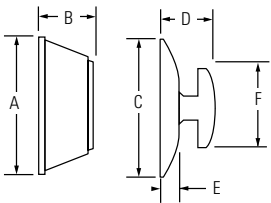

## KWIKSET HANDLESET

Design	A	B	C	D
Belleview™	2-5/32"	5-1/2"	8-13/32"	18-1/16"
Dakota™	2-5/32"	5-1/2"	8-13/32"	17-3/16"

## KWIKSET KNOB

	A	B	C
Aliso™	2-5/8"	2-3/4"	2-2/5"
Cove™	2-5/8"	2-1/2"	2-3/16"
Polo®	2-5/8"	2-23/32"	1-7/8"
Tylo®	2-5/8"	2-1/2"	1-7/8"

## KWIKSET LEVER

Design	A	B	C	C (Keyed)
Balboa™	2-5/8"	4-7/32"	1-15/16"	2-13/32"
Delta®	2-5/8"	3-5/8"	1-7/8"	2-15/32"
Dorian®	2-5/8"	3-3/4"	2-1/8"	2-11/16"
Ladera®	2-5/8"	4-3/16"	1-7/8"	2-7/16"

## KWIKSET DEADBOLT

Design	A	B	C	D	E	F
660	2-7/16"	1-1/16"	2-1/2"	27/32"	5/16"	1-3/4"
663			2-1/2"	27/32"	5/16"	1-3/4"
665	2-7/16"	1-1/16"	2-1/2"	1-1/16"		
667	2-17/32"	3/8"	2-1/2"	27/32"	5/16"	1-3/4"
677	2-17/32"	3/8"	2-1/2"	27/32"	5/16"	1-3/4"