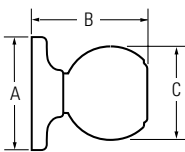

## KWIKSET HANDLESET

Design	A	B	C	D
Belleview™	2-5/32"	5-1/2"	8-13/32"	18-1/16"
Dakota™	2-5/32"	5-1/2"	8-13/32"	17-3/16"

## KWIKSET KNOB

	A	B	C
Aliso™	2-5/8"	2-3/4"	2-2/5"
Cove™	2-5/8"	2-1/2"	2-3/16"
Polo®	2-5/8"	2-23/32"	1-7/8"
Tylo®	2-5/8"	2-1/2"	1-7/8"

## KWIKSET LEVER

Design	A	B	C	C (Keyed)
Balboa™	2-5/8"	4-7/32"	1-15/16"	2-13/32"
Delta®	2-5/8"	3-5/8"	1-7/8"	2-15/32"
Dorian®	2-5/8"	3-3/4"	2-1/8"	2-11/16"
Ladera®	2-5/8"	4-3/16"	1-7/8"	2-7/16"

## KWIKSET DEADBOLT

Design	A	B	C	D	E	F
660	2-7/16"	1-1/16"	2-1/2"	27/32"	5/16"	1-3/4"
663			2-1/2"	27/32"	5/16"	1-3/4"
665	2-7/16"	1-1/16"	2-1/2"	1-1/16"		
667	2-17/32"	3/8"	2-1/2"	27/32"	5/16"	1-3/4"
677	2-17/32"	3/8"	2-1/2"	27/32"	5/16"	1-3/4"