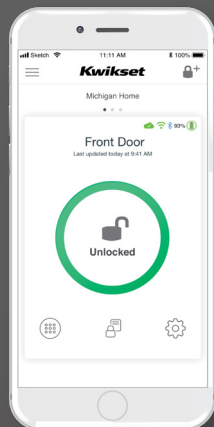

Kwikset

HALO™

WI-FI ENABLED SMART LOCKS

Halo smart locks connect directly to your existing home Wi-Fi network and smartphone to create a simple and secure smart home, without a third-party hub, panel or subscription service.

Control your lock from your smartphone

REMOTE
ACCESS

PUSH
NOTIFICATIONS

EVENT
HISTORY

MANAGE
ACCESS CODES

MANAGE MULTIPLE
HOMES

#1 SELLING U.S. LOCK BRAND*

*Source: TraQline US quarterly brand unit share report, Q4 2006 through Q2 2019.

Specifications

Function	Single cylinder deadbolt
Door Prep	2 1/8" diameter bore hole & 1" diameter latch hole
Backset	Adjustable 2 3/8" or 2 3/4"
Door Thickness	1 3/8" - 2" automatic adjustment
Faceplates	1" x 2 1/4" round corner standard
Strikes	Round corner, 4 hole strike, 2 3/4" x 1 1/8"
Latch	Round corner adjustable 2 3/8" x 2 3/4"
Bolt	1" throw, steel deadbolt
Door Handing	Reversible
Cylinder	SmartKey Security™