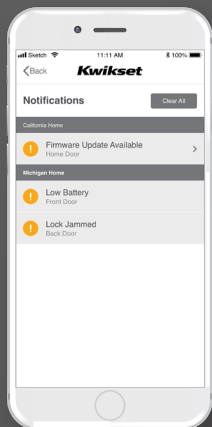

Kwikset

HALO™

WI-FI ENABLED SMART LOCKS

Halo smart locks connect directly to your existing home Wi-Fi network and smartphone to create a simple and secure smart home, without a third-party hub, panel or subscription service.

Control your lock from your smartphone

REMOTE
ACCESS

PUSH
NOTIFICATIONS

EVENT
HISTORY

MANAGE
ACCESS CODES

MANAGE MULTIPLE
HOMES

#1 SELLING U.S. LOCK BRAND*

*Source: TraQline US quarterly brand unit share report, Q4 2006 through Q2 2019.

Specifications

Function	Single cylinder deadbolt
Door Prep	2 1/8" diameter bore hole & 1" diameter latch hole
Backset	Adjustable 2 3/8" or 2 3/4"
Door Thickness	1 3/8" - 2" automatic adjustment
Faceplates	1" x 2 1/4" round corner standard
Strikes	Round corner, 4 hole strike, 2 3/4" x 1 1/8"
Latch	Round corner adjustable 2 3/8" x 2 3/4"
Bolt	1" throw, steel deadbolt
Door Handing	Reversible
Cylinder	SmartKey Security™