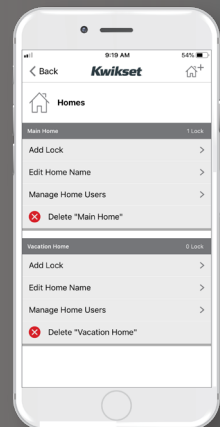

Kwikset

HALO™

WI-FI ENABLED SMART LOCKS

Halo smart locks connect directly to your existing home Wi-Fi network and smartphone to create a simple and secure smart home, without a third-party hub, panel or subscription service.

Control your lock from your smartphone

REMOTE
ACCESS

PUSH
NOTIFICATIONS

EVENT
HISTORY

MANAGE
ACCESS CODES

MANAGE MULTIPLE
HOMES

#1 SELLING U.S. LOCK BRAND*

*Source: TraQline US quarterly brand unit share report, Q4 2006 through Q2 2019.

Specifications

Function	Single cylinder deadbolt
Door Prep	2 1/8" diameter bore hole & 1" diameter latch hole
Backset	Adjustable 2 3/8" or 2 3/4"
Door Thickness	1 3/8" - 2" automatic adjustment
Faceplates	1" x 2 1/4" round corner standard
Strikes	Round corner, 4 hole strike, 2 3/4" x 1 1/8"
Latch	Round corner adjustable 2 3/8" x 2 3/4"
Bolt	1" throw, steel deadbolt
Door Handing	Reversible
Cylinder	SmartKey Security™