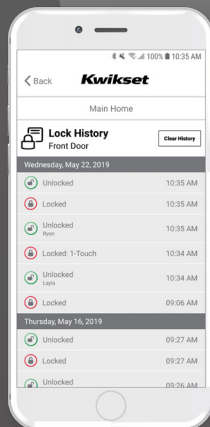

Kwikset

HALO™

WI-FI ENABLED SMART LOCKS

Halo smart locks connect directly to your existing home Wi-Fi network and smartphone to create a simple and secure smart home, without a third-party hub, panel or subscription service.

Control your lock from your smartphone

REMOTE
ACCESS

PUSH
NOTIFICATIONS

EVENT
HISTORY

MANAGE
ACCESS CODES

MANAGE MULTIPLE
HOMES

#1 SELLING U.S. LOCK BRAND*

*Source: TraQline US quarterly brand unit share report, Q4 2006 through Q2 2019.

Specifications

Function	Single cylinder deadbolt
Door Prep	2 1/8" diameter bore hole & 1" diameter latch hole
Backset	Adjustable 2 3/8" or 2 3/4"
Door Thickness	1 3/8" - 2" automatic adjustment
Faceplates	1" x 2 1/4" round corner standard
Strikes	Round corner, 4 hole strike, 2 3/4" x 1 1/8"
Latch	Round corner adjustable 2 3/8" x 2 3/4"
Bolt	1" throw, steel deadbolt
Door Handing	Reversible
Cylinder	SmartKey Security™