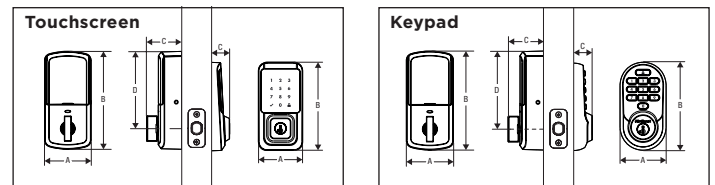

Specifications

Function	Single cylinder deadbolt
Door Prep	2 1/8" diameter bore hole & 1" diameter latch hole
Backset	Adjustable 2 3/8" or 2 3/4"
Door Thickness	1 3/8" - 2" automatic adjustment
Faceplates	1" x 2 1/4" round corner standard
Strikes	Round corner, 4 hole strike, 2 3/4" x 1 1/8"
Latch	Round corner adjustable 2 3/8" x 2 3/4"
Bolt	1" throw, steel deadbolt
Door Handing	Reversible
Cylinder	SmartKey Security™

Dimensions

Touchscreen	A	B	C	D
Interior	2 3/4" (70 mm)	5 13/16" (147 mm)	2 1/8" (53 mm)	4 9/16" (116 mm)
Exterior	2 28/32" (73 mm)	5 5/8" (143 mm)	1 3/16" (30 mm)	---

Keypad	A	B	C	D
Interior	2 3/4" (70 mm)	5 13/16" (147 mm)	2 1/8" (53 mm)	4 9/16" (116 mm)
Exterior	2 28/32" (73 mm)	5 13/32" (137 mm)	1 3/16" (30 mm)	---