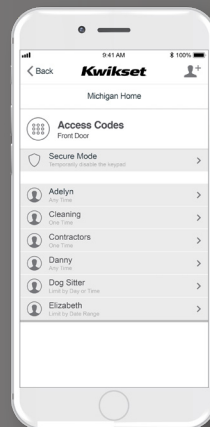

Kwikset

HALO™

WI-FI ENABLED SMART LOCKS

Halo smart locks connect directly to your existing home Wi-Fi network and smartphone to create a simple and secure smart home, without a third-party hub, panel or subscription service.

Control your lock from your smartphone

REMOTE
ACCESS

PUSH
NOTIFICATIONS

EVENT
HISTORY

MANAGE
ACCESS CODES

MANAGE MULTIPLE
HOMES

#1 SELLING U.S. LOCK BRAND*

*Source: TraQline US quarterly brand unit share report, Q4 2006 through Q2 2019.

Specifications

Function	Single cylinder deadbolt
Door Prep	2 1/8" diameter bore hole & 1" diameter latch hole
Backset	Adjustable 2 3/8" or 2 3/4"
Door Thickness	1 3/8" - 2" automatic adjustment
Faceplates	1" x 2 1/4" round corner standard
Strikes	Round corner, 4 hole strike, 2 3/4" x 1 1/8"
Latch	Round corner adjustable 2 3/8" x 2 3/4"
Bolt	1" throw, steel deadbolt
Door Handing	Reversible
Cylinder	SmartKey Security™