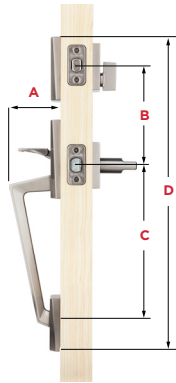

Kwikset

Introducing

CAMINO

Featuring

The Camino handleset makes a bold statement with its faceted, geometric shape. With this refined style, you can elevate the look of your front door.

- Features New Advance SmartKey Technology
- Low Profile Contemporary Design
- Handleset Deadbolt has ANSI/BHMA Grade 1 Certified Security
- Lifetime Mechanical and Finish Warranty

#1 SELLING U.S. LOCK BRAND*

*Source: TraQline US quarterly brand unit share report, Q4 2006 through Q1 2017

121123 3/17

Specifications

Door Prep	Cross Bore 2 1/8". Edge Bore 1" Latch Face 1" x 2 1/4"
Backset	Adjustable 2 3/8" or 2 3/4"
Door Thickness	1 3/4" Standard. Thick door service part available for up to 2 1/4"
Faceplates	1" x 2 1/4". Specify square, round, or drive in
Strikes	<ul style="list-style-type: none"> ▪ Deadbolt: 1 1/4" x 3 5/8". Specify square, round, or drive in ▪ Handle: 2 1/4" full lip. Specify square, round, or drive in (Other options available)
Bolt	<ul style="list-style-type: none"> ▪ Deadbolt: 1" throw ▪ Handle: 1/2" throw
Cylinder	SmartKey®
Door Handing	Reversible for right or left-hand doors
ANSI/BHMA	Deadbolt is Grade 1 Certified
UL	Optional 20 minute UL fire rating available except for 819 function
ADA	N/A
Warranty	Lifetime mechanical and lifetime finish

NEW Adjustable Throughbolt

Vertical and horizontal slide designed for a guaranteed fit

Dimensions

Dimensions	A	B	C	D
San Clemente	2 15/16"	5 1/2"	8 13/32" through 9 11/16"	17 5/8"

Finishes

11P
Venetian
Bronze

15
Satin
Nickel

26
Polished
Chrome

26D
Satin
Chrome

514
Iron
Black

Functions

NEW  **Handleset (Single-Cylinder):** Exterior only, Latch bolt operated by thumb piece outside. Deadbolt operated by key outside.
- 818 CMH SMT