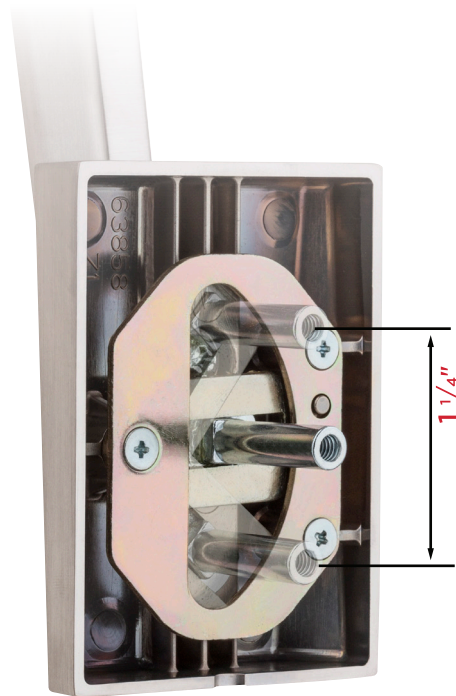

Kwikset

Introducing

CAMINO

Featuring

The Camino handleset makes a bold statement with its faceted, geometric shape. With this refined style, you can elevate the look of your front door.

- Features New Advance SmartKey Technology
- Low Profile Contemporary Design
- Handleset Deadbolt has ANSI/BHMA Grade 1 Certified Security
- Lifetime Mechanical and Finish Warranty

#1 SELLING U.S. LOCK BRAND*

*Source: TraQline US quarterly brand unit share report, Q4 2006 through Q1 2017

121123 3/17

Specifications

Door Prep	Cross Bore 2 1/8". Edge Bore 1" Latch Face 1" x 2 1/4"
Backset	Adjustable 2 3/8" or 2 3/4"
Door Thickness	1 3/4" Standard. Thick door service part available for up to 2 1/4"
Faceplates	1" x 2 1/4". Specify square, round, or drive in
Strikes	<ul style="list-style-type: none"> ▪ Deadbolt: 1 1/4" x 3 5/8". Specify square, round, or drive in ▪ Handle: 2 1/4" full lip. Specify square, round, or drive in (Other options available)
Bolt	<ul style="list-style-type: none"> ▪ Deadbolt: 1" throw ▪ Handle: 1/2" throw
Cylinder	SmartKey®
Door Handing	Reversible for right or left-hand doors
ANSI/BHMA	Deadbolt is Grade 1 Certified
UL	Optional 20 minute UL fire rating available except for 819 function
ADA	N/A
Warranty	Lifetime mechanical and lifetime finish

NEW Adjustable Throughbolt

Vertical and horizontal slide designed for a guaranteed fit

Dimensions

Dimensions	A	B	C	D
San Clemente	2 15/16"	5 1/2"	8 13/32" through 9 11/16"	17 5/8"

Finishes

11P
Venetian
Bronze

15
Satin
Nickel

26
Polished
Chrome

26D
Satin
Chrome

514
Iron
Black

Functions

NEW  **Handleset (Single-Cylinder):** Exterior only, Latch bolt operated by thumb piece outside. Deadbolt operated by key outside.
- 818 CMH SMT