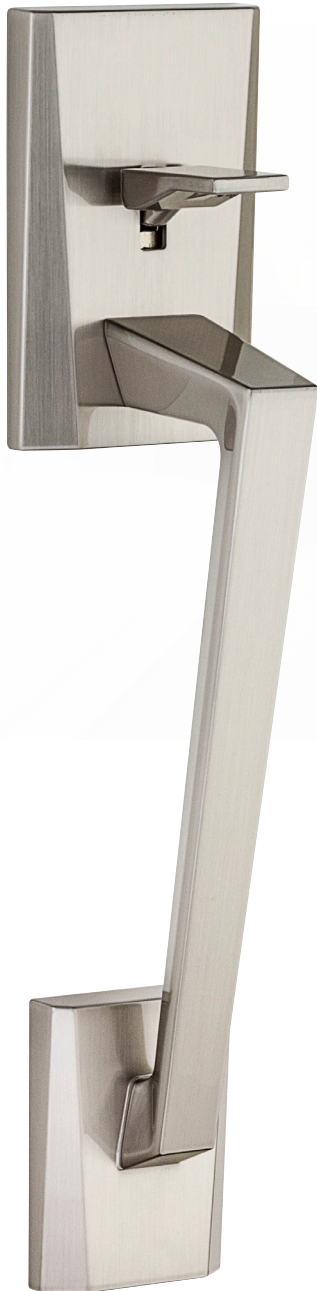

Kwikset

Introducing

CAMINO

Featuring

The Camino handleset makes a bold statement with its faceted, geometric shape. With this refined style, you can elevate the look of your front door.

- Features New Advance SmartKey Technology
- Low Profile Contemporary Design
- Handleset Deadbolt has ANSI/BHMA Grade 1 Certified Security
- Lifetime Mechanical and Finish Warranty

#1 SELLING U.S. LOCK BRAND*

*Source: TraQline US quarterly brand unit share report, Q4 2006 through Q1 2017

121123 3/17

Specifications

Door Prep	Cross Bore 2 1/8". Edge Bore 1" Latch Face 1" x 2 1/4"
Backset	Adjustable 2 3/8" or 2 3/4"
Door Thickness	1 3/4" Standard. Thick door service part available for up to 2 1/4"
Faceplates	1" x 2 1/4". Specify square, round, or drive in
Strikes	<ul style="list-style-type: none"> ▪ Deadbolt: 1 1/4" x 3 5/8". Specify square, round, or drive in ▪ Handle: 2 1/4" full lip. Specify square, round, or drive in (Other options available)
Bolt	<ul style="list-style-type: none"> ▪ Deadbolt: 1" throw ▪ Handle: 1/2" throw
Cylinder	SmartKey®
Door Handing	Reversible for right or left-hand doors
ANSI/BHMA	Deadbolt is Grade 1 Certified
UL	Optional 20 minute UL fire rating available except for 819 function
ADA	N/A
Warranty	Lifetime mechanical and lifetime finish

NEW Adjustable Throughbolt

Vertical and horizontal slide designed for a guaranteed fit

Dimensions

Dimensions	A	B	C	D
San Clemente	2 15/16"	5 1/2"	8 13/32" through 9 11/16"	17 5/8"

Finishes

11P
Venetian
Bronze

15
Satin
Nickel

26
Polished
Chrome

26D
Satin
Chrome

514
Iron
Black

Functions

NEW  **Handleset (Single-Cylinder):** Exterior only, Latch bolt operated by thumb piece outside. Deadbolt operated by key outside.
- 818 CMH SMT