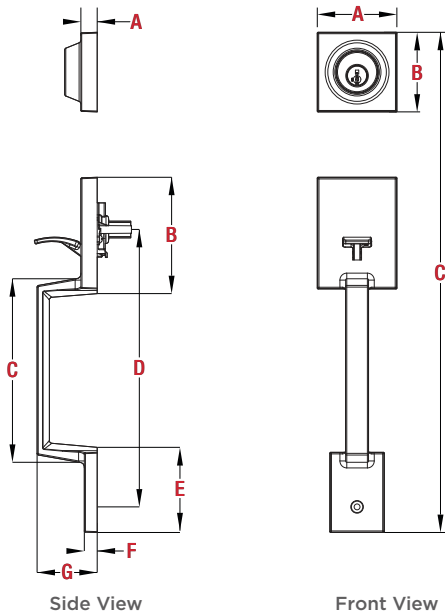

114690-KW

Amador Specifications

Door Prep	<ul style="list-style-type: none"> ▪ Deadbolt: 2-1/8" or 1-1/2" Edge Bore 1". Latch Face 1" x 2-1/4". ▪ Handle: Cross Bore 2-1/8". Edge Bore 1".
Backset	<ul style="list-style-type: none"> ▪ Deadbolt: Adjustable to 2-3/8" or 2-3/4". ▪ Handle: Adjustable to 2-3/8" or 2-3/4".
Door Thickness	<ul style="list-style-type: none"> ▪ 1-3/4" doors standard. ▪ 2-1/4" doors optional. ▪ Not designed for use on 1-3/8" doors.
Cylinder	SmartKey
Faceplates	1" x 2-1/4". Specify round corner, square corner or drive-in.
Strikes	<ul style="list-style-type: none"> ▪ Deadbolt: 1" x 2-1/4". Specify round corner or square corner. Other options available. ▪ Handle: 2-1/4" full lip. Specify round corner or square corner. Other options available.

Bolt	<ul style="list-style-type: none"> ▪ Deadbolt: 1" throw. ▪ Handle: 1/2" throw.
Door Handing	Reversible for right or left-hand doors.
ANSI/BHMA	Deadbolt is Grade 3 Certified.
ADA	N/A
UL	Optional UL 1/3 hour fire rating for all functions except 699 & 502.

Amador Dimensions

Dimensions	A	B	C	D	E	F	G
Side View	9/16"	4 1/16"	6 13/32"	9 11/16"	2 31/32"	7/16"	2 3/32"
Front View	2 25/32"	2 25/32"	17 15/32"				

Kwikset's SmartKey™ Technology provides homeowners with the superior security that is resistant to a variety of common break-in methods.