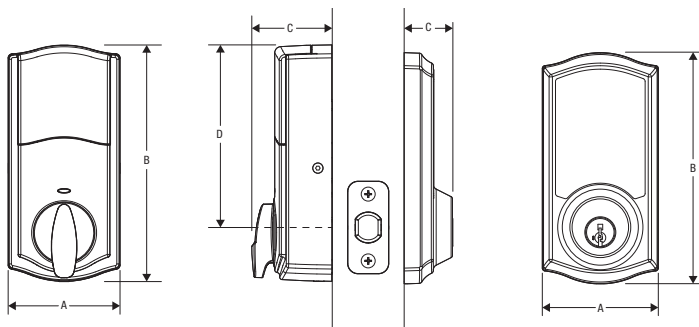

Premis™

TOUCHSCREEN SMART LOCK

Dimensions

Design	A	B	C	D
Interior	2 3/4" (70 mm)	5 3/4" (146 mm)	1 15/16" (49 mm)	4 9/16" (116 mm)
Exterior	2 13/16" (72 mm)	5 5/8" (143 mm)	1 3/16" (30 mm)	---

Specifications

Function	Single cylinder deadbolt
Door Prep	2 1/8" diameter bore hole & 1" diameter latch hole
Backset	Adjustable 2 3/8" or 2 3/4"
Door Thickness	1 3/8" - 2" automatic adjustment
Faceplates	1" x 2 1/4" round corner standard
Strikes	Round corner, 4 hole strike, 2 3/4" x 1 1/8"
Latch	Round corner adjustable 2 3/8" x 2 3/4"
Bolt	1" throw, steel deadbolt
Door Handing	Reversible
Cylinder	SmartKey®