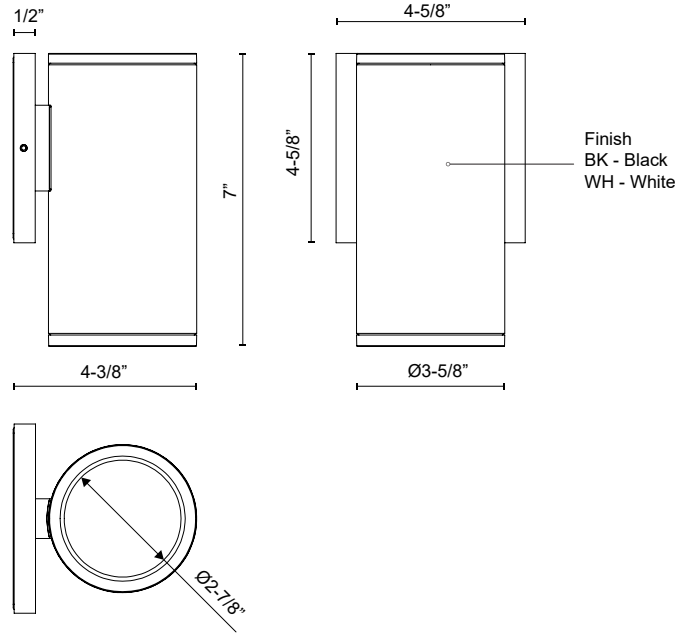

EW264107-BK
Black

EW264107-WH
White

SPECIFICATION DETAILS

Fixture Dimensions	W4-5/8" x H7" x E4-3/8"
Height From Center	4-3/4"
Light Source	AC LED Module
Wattage	15W
Total Lumens	1275lm
Delivered Lumens	BK-844lm; WH-885lm
Voltage	120V
Color Temperature	3000K
CRI (Ra)	90CRI
Optical Details	Multi-Faceted Aluminum Reflector
Lens Details	Clear Glass
LED Rated Life	50,000 hours
Dimming Percentage	100% - 10%
Dimming Type	ELV Dimmer (Not Included)
Location	Wet, IP65
Canopy Dimensions	W4-5/8" x H4-5/8" x H1/2"
Paint Finish	BK02, WH02
Material	Aluminum + Glass
Illumination Direction	Up or Down
Mounting Style	All Orientation; Wall
DarkSky Approved	Yes, Mounting in Down Direction; 3000K CCT or Below