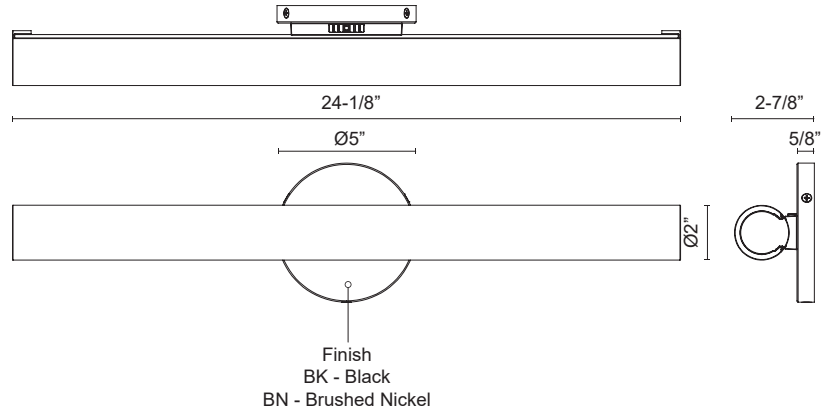

TOLE
WS24-027
WALL SCONCE

PROJECT

WS24-027-BK
Black

WS24-027-BN
Brushed Nickel

SPECIFICATION DETAILS

Fixture Dimensions	W24-1/8" x H2" x E2-7/8"
Light Source	AC LED Module
Wattage	25W
Total Lumens	2625lm
Delivered Lumens	BK-1901lm; BN-1999lm
Voltage	120V
Color Temperature	Selectable 5CCT/2700K/3000K/3500K/4000K/5000K
CRI (Ra)	90CRI
LED Rated Life	50,000 hours
Dimming	100%-10%, ELV Dimmer (Not Included)
Diffuser Details	Clear Exterior Frosted Interior Acrylic Diffuser
CEC Title 24 JA8	Yes, JA8-2022
Location	Damp
Illumination Direction	Omni-directional
Mounting Style	Wall Mount, All Orientation
Height From Center	12"
ADA Compliant	Yes
Paint Finish	BK01; BN01
Material	Aluminum + Steel + Acrylic
Canopy Dimensions	D5" x E5/8"

* For warranty information, please visit www.kuzcolighting.com/warranty

DESCRIPTION

The Tole Bath Collection brings refined simplicity to the modern bathroom. With its round profile and matching round backplate, Tole offers a cohesive and elegant look. Its standout feature is a double-wall diffuser—an opal inner core encased in a clear outer layer—creating soft, dimensional light that adds subtle interest to any vanity setting. With integrated LED and generous illumination, Tole combines style and performance in one sleek package.

- 5 Color Temperature Options – Choose between 2700K, 3000K, 3500K, 4000K, or 5000K with the built-in CCT switch.
- Double-Wall Diffuser Design – Inner opal diffuser with clear outer layer adds depth and soft, layered lighting.
- Integrated LED, No Bulbs Required – Energy-efficient LED lighting offers maintenance-free performance.
- Modern Round Profile – Rounded form and backplate bring cohesion and softness to bathroom designs.
- Bright, Even Illumination – Designed to deliver shadow-free light ideal for mirrors and grooming.
- Horizontal or Vertical Mounting – Flexible installation options suit a variety of vanity configurations